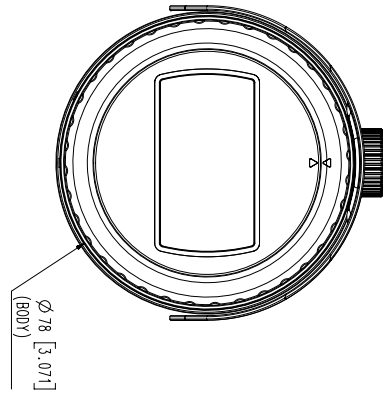

UNIT : mm [inch]
SCALE : 1/1