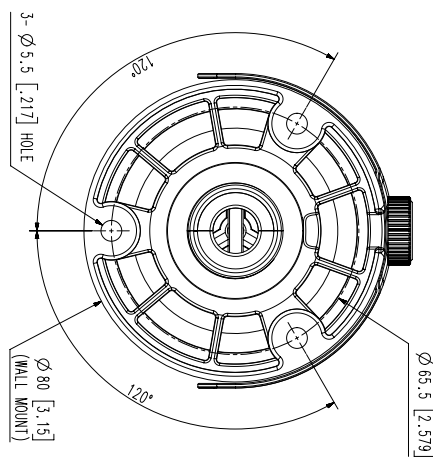

UNIT : mm [inch]
SCALE : 1/1