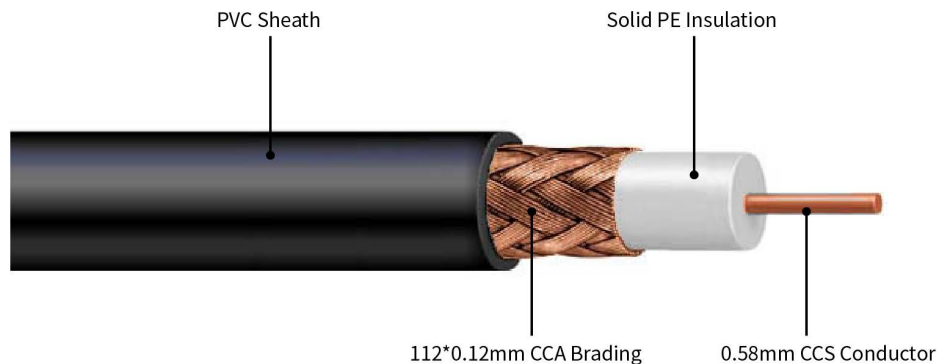

WBX RG59 100m DRUM

Product Code - WBXRG59B1

- Available as 1 Drum of 100m

Cable Specification:

- Conductor - Bare copper covered steel 0.58mm
- Insulation - PE 1.5mm
- Braid - Bare copper covered aluminium 16x7x0.12+0.005mm
- Jacket - PVC Sheath 0.95mm
- 100m Drum
- Warranty: Limited Lifetime