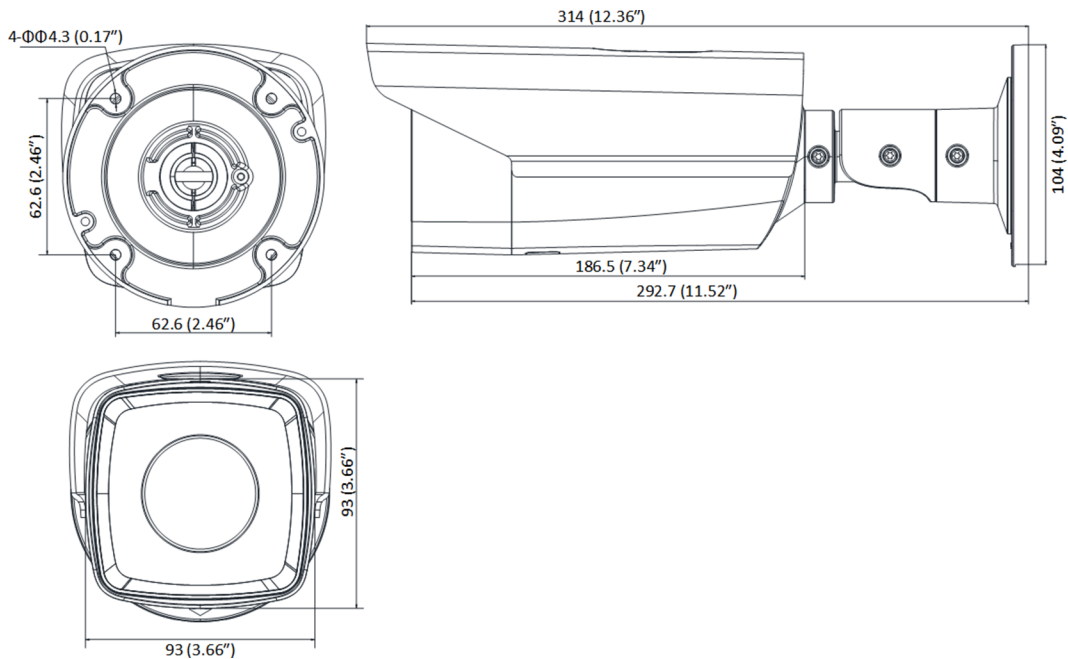

Available Model

DS-2TD2166-7/V1

Dimensions

Distributed by

**HIKVISION®****Headquarters**

No.555 Qianmo Road, Binjiang District,
Hangzhou 310051, China
T +86-571-8807-5998
overseasbusiness@hikvision.com

Hikvision USA
T +1-909-895-0400
sales.usa@hikvision.com