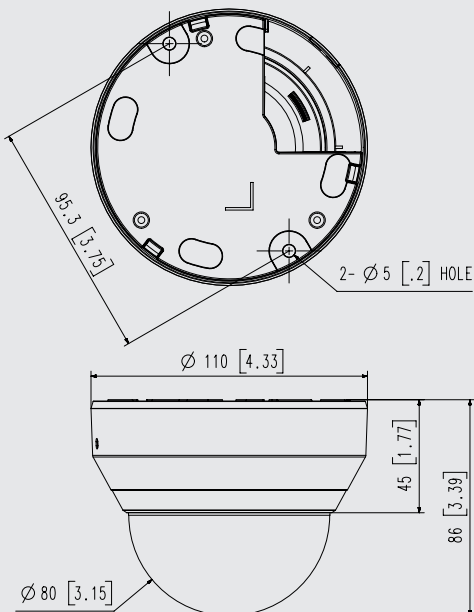

## Key Features

- Max. 2megapixel (1920 x 1080) resolution
- Built-in 6mm fixed lens
- Max. 30fps@all resolutions (H.264)
- H.264, MJPEG codec supported, Multiple streaming
- Day & Night (ICR), WDR (120dB)
- Tampering, Motion detection
- microSD/SDHC/SDXC memory slot (Max. 32GB), PoE
- Hallway view, WiseStreamII support
- IR viewable length 20m

## Dimensions

Unit:mm(inch)

### MECHANICAL

Colour / Material	White / Plastic
RAL Code	RAL9003
Product dimensions / weight	Ø110x86mm(Ø4.33x3.39"), 270g