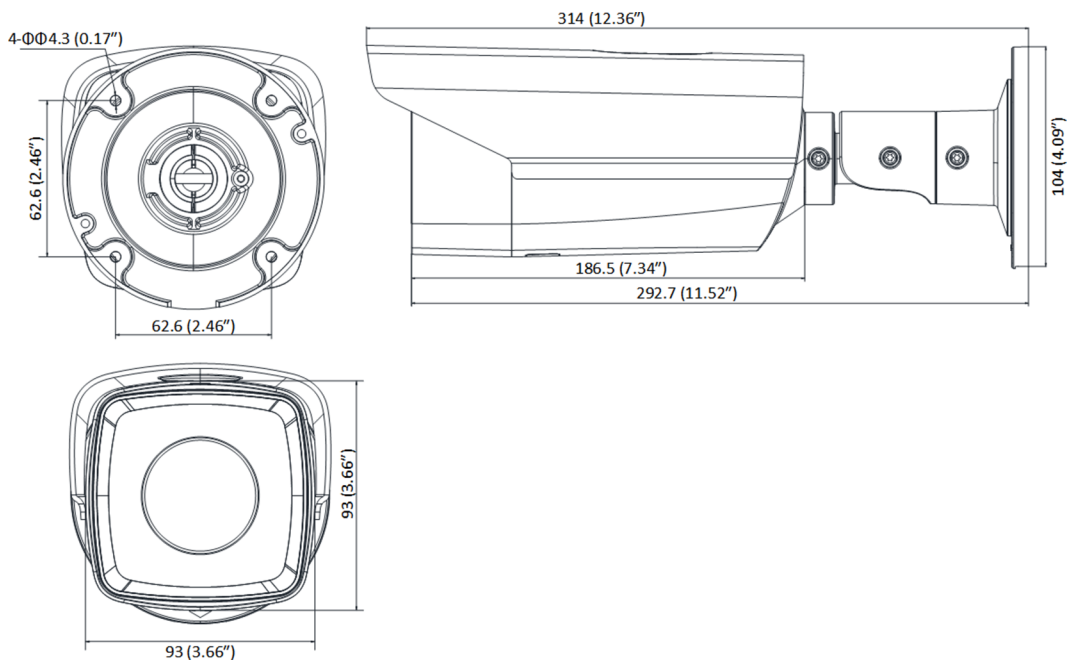

Available Model

DS-2TD2166-35/V1

Dimensions

Distributed by

**HIKVISION®****Headquarters**

No.555 Qianmo Road, Binjiang District,
Hangzhou 310051, China
T +86-571-8807-5998
overseasbusiness@hikvision.com

Hikvision USA
T +1-909-895-0400
sales.usa@hikvision.com