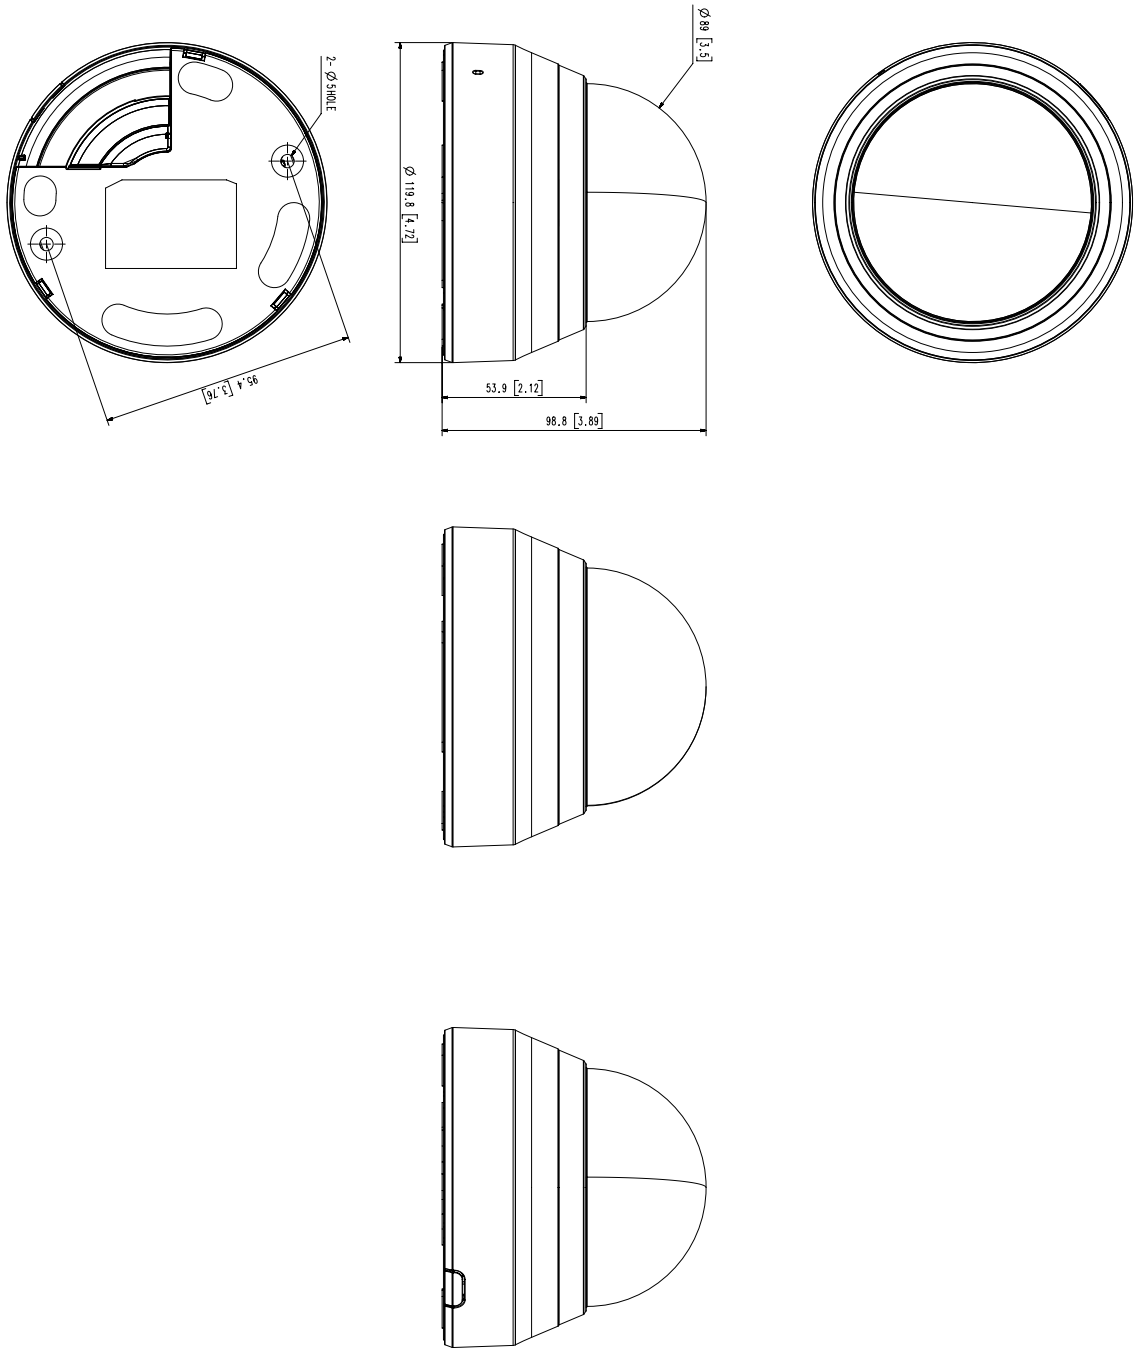

QND-6072R/6082R/6073R/6083R
UNIT : mm [inch]