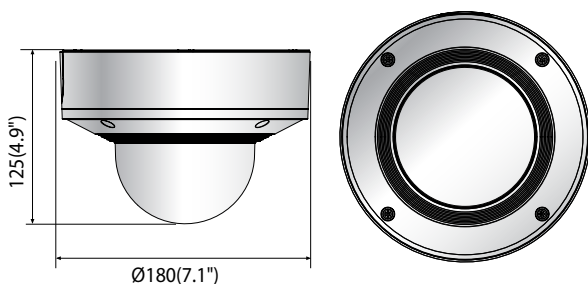

Dimensions

Unit : mm (inch)

Accessories (Optional)

SBP-187HMW

SPC-100AC