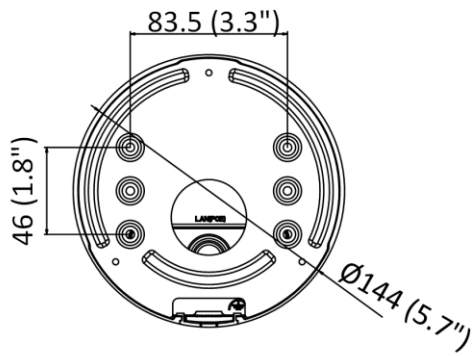

Startup and Operating Conditions	-30 °C to 60 °C (-22 °F to 140 °F). Humidity 95% or less (non-condensing)
Power Supply	12 VDC ± 25%, reverse polarity protection PoE : 802.3at, class 4
Power Consumption and Current	12 VDC, 1.12 A, max. 13.5 W PoE: (802.3at, 42.5 V to 57 V), 0.5 A to 0.3 A, max. 15 W
Power Interface	Two-core terminal plug
Material	ADC12
Camera Dimension	Ø144 × 333 mm (5.7" × 13.1")
Package Dimension	385 × 190 × 180 mm (15.2" × 7.5" × 7.1")
Camera Weight	1450 g (3.2 lb.)
With Package Weight	2589 g (5.7 lb.)
Linkage Method	Upload to NAS/memory card, notify surveillance center, trigger record, trigger capture, strobe light, audible warning *Note: External device is required.
Web Client Language	32 languages English, Russian, Estonian, Bulgarian, Hungarian, Greek, German, Italian, Czech, Slovak, French, Polish, Dutch, Portuguese, Spanish, Romanian, Danish, Swedish, Norwegian, Finnish, Croatian, Slovenian, Serbian, Turkish, Korean, Traditional Chinese, Thai, Vietnamese, Japanese, Latvian, Lithuanian, Portuguese (Brazil)
General Function	Anti- flicker, heartbeat, mirror, privacy masks, flash log, password reset via e-mail, pixel counter
Software Reset	Yes
Approval	
EMC	FCC (47 CFR Part 15, Subpart B); CE-EMC (EN 55032: 2015, EN 61000-3-2: 2014, EN 61000-3-3: 2013, EN 50130-4: 2011 +A1: 2014); RCM (AS/NZS CISPR 32: 2015); IC (ICES-003: Issue 6, 2016); KC (KN 32: 2015, KN 35: 2015)
Safety	UL (UL 60950-1); CB (IEC 60950-1:2005 + Am 1:2009 + Am 2:2013); CE-LVD (EN 60950-1:2005 + Am 1:2009 + Am 2:2013); BIS (IS 13252(Part 1):2010+A1:2013+A2:2015); LOA (IEC/EN 60950-1)
Environment	CE-RoHS (2011/65/EU); WEEE (2012/19/EU); Reach (Regulation (EC) No 1907/2006)
Protection	Ingression protection: IP66 (IEC 60529-2013), IK10 (IEC 62262:2002)

▪ Available Model

DS-2CD2646G2-IZS(2.8 to 12 mm)

▪ Dimension

333 (13.1")

Unit: mm (inch)

▪ **Accessory**

DS-1476ZJ-SUS
Corner Mount

DS-2251ZJ
Column Mount