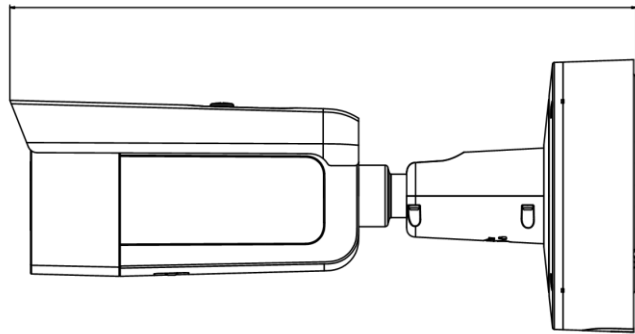

Startup and Operating Conditions	-30 °C to 60 °C (-22 °F to 140 °F). Humidity 95% or less (non-condensing)
Power Supply	12 VDC ± 25%, reverse polarity protection PoE : 802.3at, class 4
Power Consumption and Current	12 VDC, 1.12 A, max. 13.5 W PoE: (802.3at, 42.5 V to 57 V), 0.5 A to 0.3 A, max. 15 W
Power Interface	Two-core terminal plug
Material	ADC12
Camera Dimension	Ø144 × 333 mm (5.7" × 13.1")
Package Dimension	385 × 190 × 180 mm (15.2" × 7.5" × 7.1")
Camera Weight	1450 g (3.2 lb.)
With Package Weight	2589 g (5.7 lb.)
Linkage Method	Upload to NAS/memory card, notify surveillance center, trigger record, trigger capture, strobe light, audible warning *Note: External device is required.
Web Client Language	32 languages English, Russian, Estonian, Bulgarian, Hungarian, Greek, German, Italian, Czech, Slovak, French, Polish, Dutch, Portuguese, Spanish, Romanian, Danish, Swedish, Norwegian, Finnish, Croatian, Slovenian, Serbian, Turkish, Korean, Traditional Chinese, Thai, Vietnamese, Japanese, Latvian, Lithuanian, Portuguese (Brazil)
General Function	Anti- flicker, heartbeat, mirror, privacy masks, flash log, password reset via e-mail, pixel counter
Software Reset	Yes
Approval	
EMC	FCC (47 CFR Part 15, Subpart B); CE-EMC (EN 55032: 2015, EN 61000-3-2: 2014, EN 61000-3-3: 2013, EN 50130-4: 2011 +A1: 2014); RCM (AS/NZS CISPR 32: 2015); IC (ICES-003: Issue 6, 2016); KC (KN 32: 2015, KN 35: 2015)
Safety	UL (UL 60950-1); CB (IEC 60950-1:2005 + Am 1:2009 + Am 2:2013); CE-LVD (EN 60950-1:2005 + Am 1:2009 + Am 2:2013); BIS (IS 13252(Part 1):2010+A1:2013+A2:2015); LOA (IEC/EN 60950-1)
Environment	CE-RoHS (2011/65/EU); WEEE (2012/19/EU); Reach (Regulation (EC) No 1907/2006)
Protection	Ingression protection: IP66 (IEC 60529-2013), IK10 (IEC 62262:2002)

▪ Available Model

DS-2CD2646G2-IZS(2.8 to 12 mm)

▪ Dimension

333 (13.1")

Unit: mm (inch)

▪ **Accessory**

DS-1476ZJ-SUS
Corner Mount

DS-2251ZJ
Column Mount