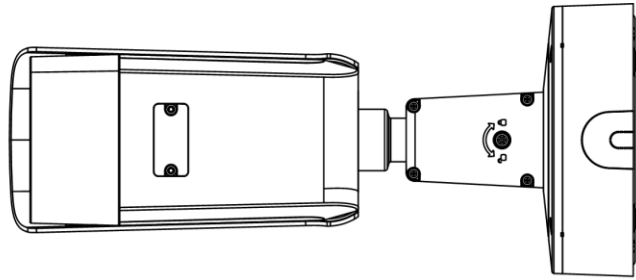

333 (13.1")

Unit: mm (inch)

▪ **Accessory**