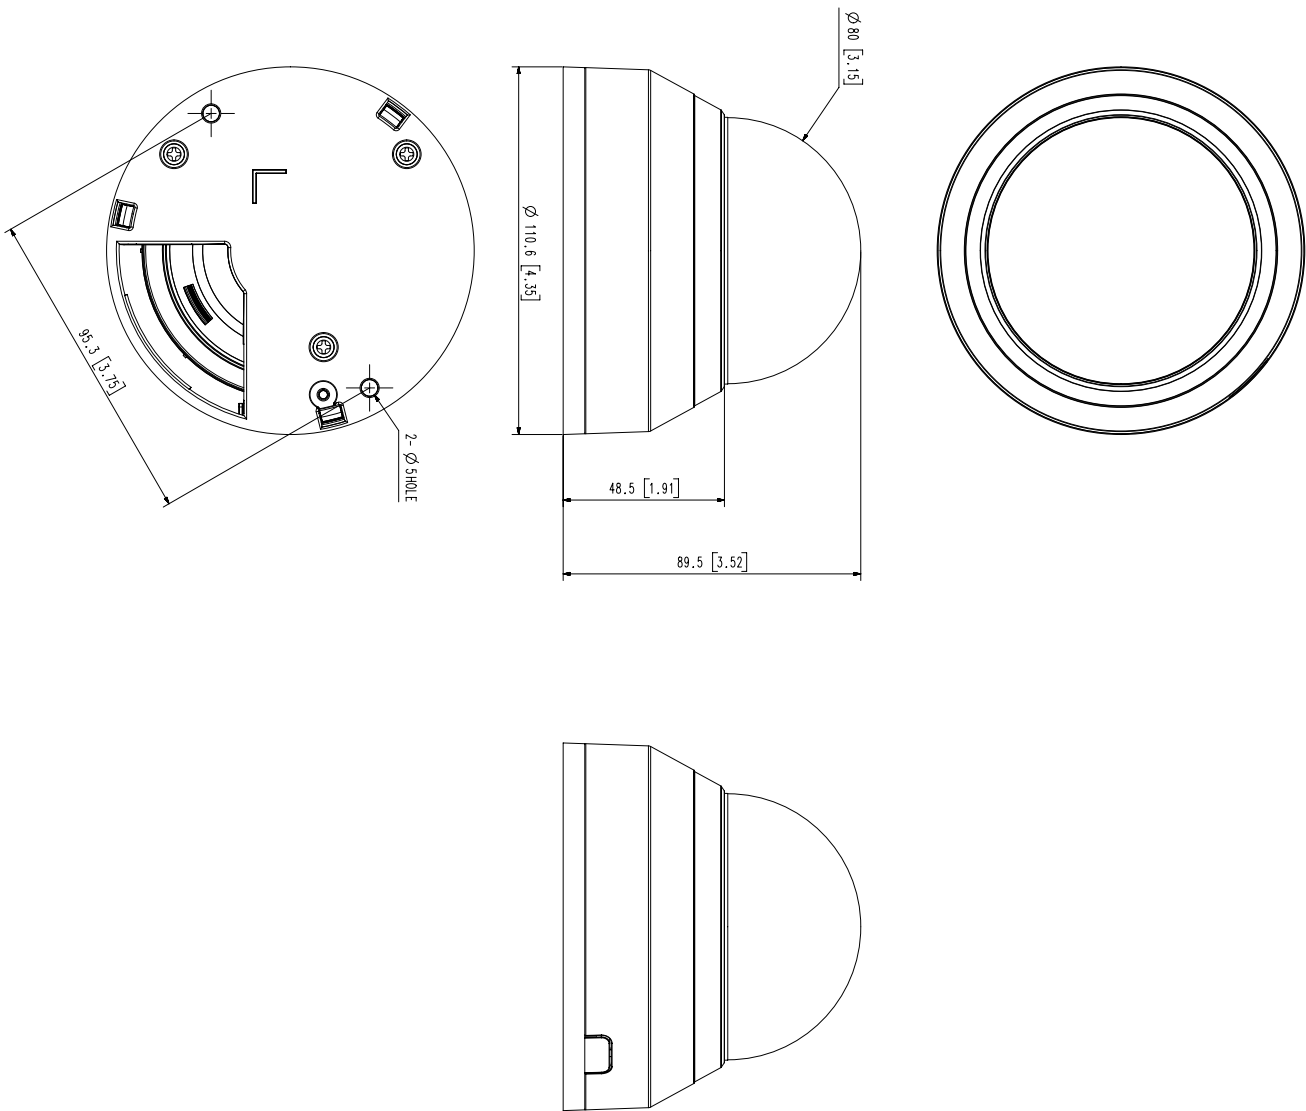

QND-8020R

5M H.265 NW IR Dome Camera

Key Features

- Max. 5Megapixel (2592 x 1944) resolution
- 4mm fixed lens
- 0.15Lux (Color), 0Lux (B/W, IR LED on)
- Max. 30fps@5MP (H.265 / H.264)
- H.265, H.264, MJPEG codec support, Multiple streaming
- Day & Night, WDR (120dB)
- Tampering, Motion detection, Defocus detection
- Micro SD / SDHC / SDXC memory slot (Max. 128GB)
- Hallway view, WiseStream II support
- IR Viewable length 20m, PoE

Dimension

QND-8010R/8020R/8030R
UNIT : mm [inch]