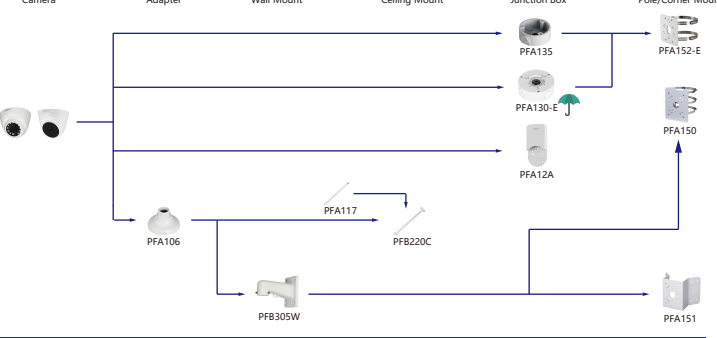

Selection of IP&CVI Eyeball Camera

Shape	IP Camera	CVI Camera
	IPC-T2840/20-ZS IPC-T2801-L-ZS	HAC-T3A21/41/51-VF

Shape	IP Camera	CVI Camera
	IPC-T18bx	ME1200/1400/1500E ME1200/1500E-LED

Shape	IP Camera	CVI Camera
		HAC-HDW1301/1500/1400/1200/1230TL HAC-HDW1801/1500/1400/1200/1230TL-A HAC-HDW1239TL-LED HAC-HDW1239TL-A-LED HAC-HDW1500/1230/1200/1230SL HAC-HDW1400SL-S2

Orange font-----Special accessories
 Red font-----Special installation
 -----Including
-----IP66

Selection of IP&CVI Eyeball Camera

Selection of IP&CVI Eyeball Camera

Shape	IP Camera	CVI Camera
		HAC-HDW1200/1100R HAC-HDW1400R-S2 HAC-T1A1121/41/51

Shape	IP Camera	CVI Camera
		HAC-HDW1100/1200R-VF

Selection of PTZ Camera

Selection of PTZ Camera

Selection of PTZ Camera

Selection of PTZ Camera

Selection of Thermal Camera

Selection of Thermal Camera

- Orange font Special accessories
- Not recommended
- Red font Special installation
- Including
- IP66