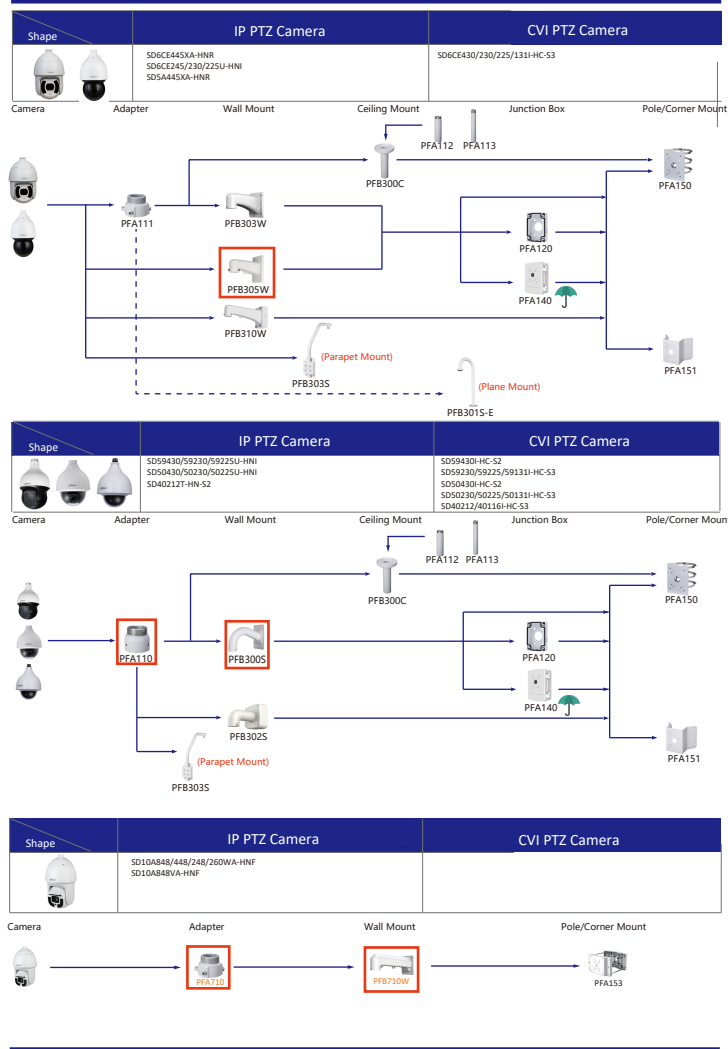

Selection of IP&CVI Eyeball Camera

Shape	IP Camera	CVI Camera
	IPC-T2840/20-ZS IPC-T2801-L-ZS	HAC-T3A21/41/51-VF

Shape	IP Camera	CVI Camera
	IPC-T18bx	ME1200/1400/1500E ME1200/1500E-LED

Shape	IP Camera	CVI Camera
		HAC-HDW1301/1500/1400/1200/1230TL HAC-HDW1801/1500/1400/1200/1230TL-A HAC-HDW1239TL-LED HAC-HDW1239TL-A-LED HAC-HDW1500/1230/1200/1230SL HAC-HDW1400SL-S2

Orange font-----Special accessories
 Red font-----Special installation
 -----Including
-----IP66

Selection of IP&CVI Eyeball Camera

Selection of IP&CVI Eyeball Camera

Shape	IP Camera	CVI Camera
		HAC-HDW1200/1100R HAC-HDW1400R-S2 HAC-T1A1121/41/51

Shape	IP Camera	CVI Camera
		HAC-HDW1100/1200R-VF

Selection of PTZ Camera

Selection of PTZ Camera

Selection of PTZ Camera

Selection of PTZ Camera

Selection of Thermal Camera

Selection of Thermal Camera

- Orange font Special accessories
- Not recommended
- Red font Special installation
- Including
- IP66