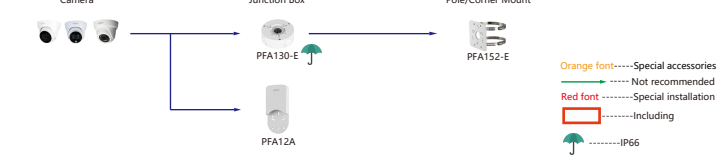

Selection of IP&CVI Eyeball Camera

Shape	IP Camera	CVI Camera
	IPC-T2840/20-ZS IPC-T2801-L-ZS	HAC-T3A21/41/51-VF

Shape	IP Camera	CVI Camera
	IPC-T18bx	ME1200/1400/1500E ME1200/1500E-LED

Shape	IP Camera	CVI Camera
		HAC-HDW1301/1500/1400/1200/1230TL HAC-HDW1801/1500/1400/1200/1230TL-A HAC-HDW1239TL-LED HAC-HDW1239TL-A-LED HAC-HDW1500/1230/1200/1230SL HAC-HDW1400SL-S2