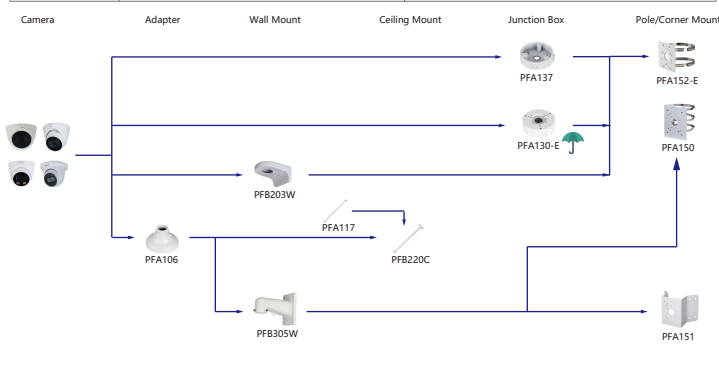

Selection of IP&CVI Bullet Camera

Selection of IP&CVI Bullet Camera

Selection of IP&CVI Bullet Camera

Selection of IP&CVI Eyeball Camera

Shape	IP Camera	CVI Camera
	IPC-HDW4231/4431EM-AS-S4 IPC-HDW4120/4220/4231/4830EM-AS IPC-HDW5541/5241/5442TM-AS IPC-HDW5241/5442TM-AS-LED IPC-HDW3231C-A IPC-HDW4831/4631/4431/4231EM-ASE	HAC-HDW1801/1500/1200/1230/1100/1801EM-A HAC-HDW1801/1500/1200/1230/1100/1801EM HAC-HDW1400EM-S2 HAC-HDW1400EM-A-S2 HAC-HDW1500/1400/1200/1230EM-A-POC HAC-HDW1500/1200EM-POC HAC-HDW2802/2601/2402/2401/2501/2241T-A HAC-HDW2249T-IR-N HAC-HDW1239T-LED HAC-HDW1239T-A-LED HAC-HDW2249T-IR-A-LED

Shape	IP Camera	CVI Camera
	IPC-HDW2531/2431/2331/2421R-ZS IPC-HDW2430/2330R-ZS-S3 IPC-HDW2230R-L-ZS-S3 IPC-HDW4231/4431T-Z-S4 IPC-HDW2341/3441/3541T-ZAS IPC-HDW2231T-ZS-S2 IPC-HDW5241/5541H-AS-PV IPC-HDW3441/3541/3241TM-AS IPC-HDW2831/2531/2431/2231TM-AS-S2	HAC-HDW2802/2601/2402/2401/2501/2241/1500/1300T-Z-A HAC-HDW2802/2601/2402/2401/2501/2241T-Z-A-DP HAC-HDW1400T-Z-A-S2 HAC-HDW1801/1200/1230T-Z HAC-HDW2241/1500T-Z-POC HAC-HDW1400/1230T-Z-A-POC

Selection of IP&CVI Eyeball Camera

Shape	IP Camera	CVI Camera
	IPC-HDW4431/4231/4120/4220/4221/4421M	HAC-HDW1200/1100/2241/2501/1200/1230/1500/2401/1220/1801M HAC-HDW1400M-S2 HAC-T2A1121/41/51

Shape	IP Camera	CVI Camera
	IPC-HDW2230/2431/2831/2531/2231T-AS-S2 IPC-HDW2341/3441/3541T-AS IPC-HDW1531/1431/1231/1230/1330/1220/1020S IPC-HDW1430/1230S-S3 IPC-HDW1230S-L-S3 IPC-HDW4421/4120/4220/4221/4231/4431E	HAC-HDW1100/1200R-VF HAC-HDW1400R-S2 HAC-T1A1121/41/51

Selection of IP&CVI Eyeball Camera

Shape	IP Camera	CVI Camera
	IPC-T2840/20-ZS IPC-T2801-L-ZS	HAC-T3A21/41/51-VF

Shape	IP Camera	CVI Camera
	IPC-T18bx	ME1200/1400/1500E ME1200/1500E-LED

Shape	IP Camera	CVI Camera
		HAC-HDW1301/1500/1400/1200/1230TL HAC-HDW1801/1500/1400/1200/1230TL-A HAC-HDW1239TL-LED HAC-HDW1239TL-A-LED HAC-HDW1500/1230/1200/1230SL HAC-HDW1400SL-S2