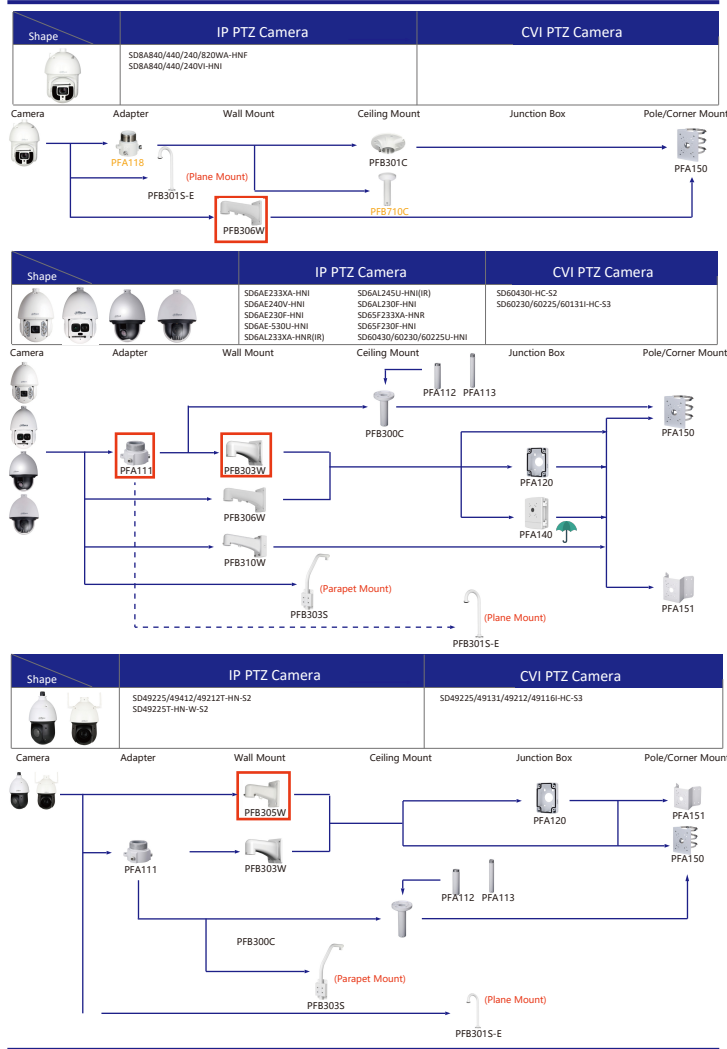

Selection of IP&CVI Eyeball Camera

Shape	IP Camera	CVI Camera
	IPC-HDW4431/4231/4120/4220/4221/4421M	HAC-HDW1200/1100/2241/2501/1200/1230/1500/2401/1220/1801M HAC-HDW1400M-S2 HAC-T2A1121/41/51

Shape	IP Camera	CVI Camera
	IPC-HDW2230/2431/2831/2531/2231T-AS-S2 IPC-HDW2341/3441/3541T-AS IPC-HDW1531/1431/1231/1230/1330/1220/1020S IPC-HDW1430/1230S-S3 IPC-HDW1230S-L-S3 IPC-HDW4421/4120/4220/4221/4231/4431E	HAC-HDW1100/1200R-VF HAC-HDW1400R-S2 HAC-T1A1121/41/51

Selection of IP&CVI Eyeball Camera

Shape	IP Camera	CVI Camera
	IPC-T2840/20-ZS IPC-T2801-L-ZS	HAC-T3A21/41/51-VF

Shape	IP Camera	CVI Camera
	IPC-T18bx	ME1200/1400/1500E ME1200/1500E-LED

Shape	IP Camera	CVI Camera
		HAC-HDW1301/1500/1400/1200/1230TL HAC-HDW1801/1500/1400/1200/1230TL-A HAC-HDW1239TL-LED HAC-HDW1239TL-A-LED HAC-HDW1500/1230/1200/1230SL HAC-HDW1400SL-S2

Orange font-----Special accessories
 Red font-----Special installation
 -----Including
-----IP66

Selection of IP&CVI Eyeball Camera

Selection of IP&CVI Eyeball Camera

Shape	IP Camera	CVI Camera
		HAC-HDW1200/1100R HAC-HDW1400R-S2 HAC-T1A1121/41/51

Shape	IP Camera	CVI Camera
		HAC-HDW1100/1200R-VF

Selection of PTZ Camera

Selection of PTZ Camera

Selection of PTZ Camera

Selection of PTZ Camera

Selection of Thermal Camera

Selection of Thermal Camera

- Orange font Special accessories
- Not recommended
- Red font Special installation
- Including
- IP66