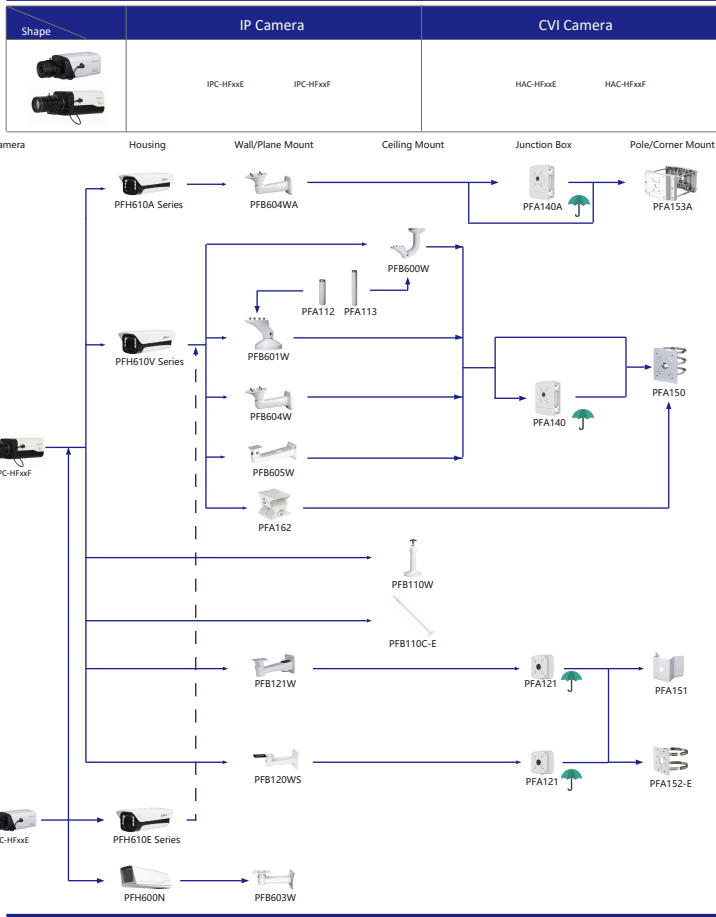

Camera Accessories Selection

Guide you how to install all the cameras

- Orange font ---- Special accessories
- Green font ---- Not recommended
- Red font ---- Special installation
- Including
- IP66

Selection of IP&CVI Box Camera

Selection of IP&CVI Bullet Camera

Selection of IP&CVI Bullet Camera

Selection of IP&CVI Bullet Camera

Selection of IP&CVI Eyeball Camera

Shape	IP Camera	CVI Camera
	IPC-HDW4231/4431EM-AS-S4 IPC-HDW4120/4220/4231/4830EM-AS IPC-HDW5541/5241/5442TM-AS IPC-HDW5241/5442TM-AS-LED IPC-HDW3231C-A IPC-HDW4831/4631/4431/4231EM-ASE	HAC-HDW1801/1500/1200/1230/1100/1801EM-A HAC-HDW1801/1500/1200/1230/1100/1801EM HAC-HDW1400EM-S2 HAC-HDW1400EM-A-S2 HAC-HDW1500/1400/1200/1230EM-A-POC HAC-HDW1500/1200EM-POC HAC-HDW2802/2601/2402/2401/2501/2241T-A HAC-HDW2249T-IR-N HAC-HDW1239T-LED HAC-HDW1239T-A-LED HAC-HDW2249T-IR-A-LED

Shape	IP Camera	CVI Camera
	IPC-HDW2531/2431/2331/2421R-ZS IPC-HDW2430/2330R-ZS-S3 IPC-HDW2230R-L-ZS-S3 IPC-HDW4231/4431T-Z-S4 IPC-HDW2341/3441/3541T-ZAS IPC-HDW2231T-ZS-S2 IPC-HDW5241/5541H-AS-PV IPC-HDW3441/3541/3241TM-AS IPC-HDW2831/2531/2431/2231TM-AS-S2	HAC-HDW2802/2601/2402/2401/2501/2241/1500/1300T-Z-A HAC-HDW2802/2601/2402/2401/2501/2241T-Z-A-DP HAC-HDW1400T-Z-A-S2 HAC-HDW1801/1200/1230T-Z HAC-HDW2241/1500T-Z-POC HAC-HDW1400/1230T-Z-A-POC

Selection of IP&CVI Eyeball Camera

Shape	IP Camera	CVI Camera
	IPC-T2840/20-ZS IPC-T2801-L-ZS	HAC-T3A21/41/51-VF

Shape	IP Camera	CVI Camera
	IPC-T18bx	ME1200/1400/1500E ME1200/1500E-LED

Shape	IP Camera	CVI Camera
		HAC-HDW1301/1500/1400/1200/1230TL HAC-HDW1801/1500/1400/1200/1230TL-A HAC-HDW1239TL-LED HAC-HDW1239TL-A-LED HAC-HDW1500/1230/1200/1230SL HAC-HDW1400SL-S2