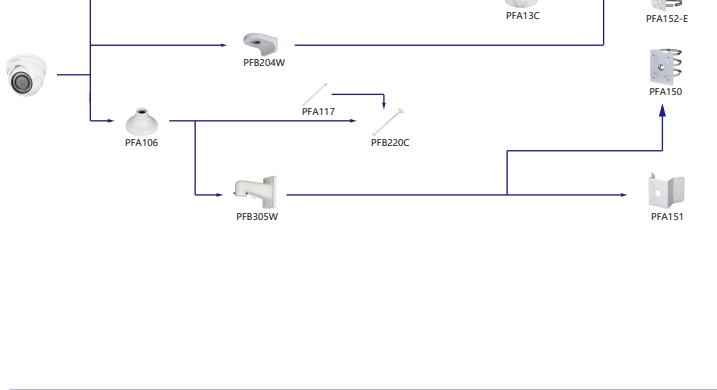

Shape	IP Camera	CVI Camera
		HAC-HDW1100/1200R-VF