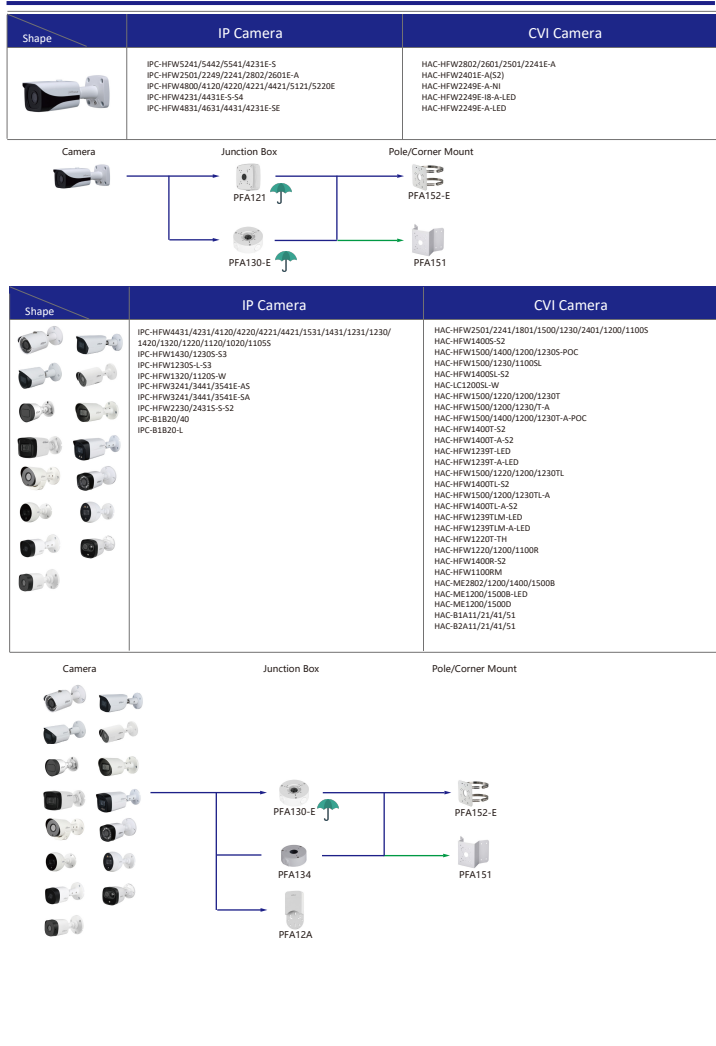

Camera Accessories Selection

Guide you how to install all the cameras

- Orange font ---- Special accessories
- Green font ---- Not recommended
- Red font ---- Special installation
- Including
- IP66

Selection of IP&CVI Box Camera

Selection of IP&CVI Bullet Camera

Selection of IP&CVI Bullet Camera

Selection of IP&CVI Bullet Camera

Selection of IP&CVI Eyeball Camera

Shape	IP Camera	CVI Camera
	IPC-HDW4231/4431EM-AS-S4 IPC-HDW4120/4220/4231/4830EM-AS IPC-HDW5541/5241/5442TM-AS IPC-HDW5241/5442TM-AS-LED IPC-HDW3231C-A IPC-HDW4831/4631/4431/4231EM-ASE	HAC-HDW1801/1500/1200/1230/1100/1801EM-A HAC-HDW1801/1500/1200/1230/1100/1801EM HAC-HDW1400EM-S2 HAC-HDW1400EM-A-S2 HAC-HDW1500/1400/1200/1230EM-A-POC HAC-HDW1500/1200EM-POC HAC-HDW2802/2601/2402/2401/2501/2241T-A HAC-HDW2249T-IR-N HAC-HDW1239T-LED HAC-HDW1239T-A-LED HAC-HDW2249T-IR-A-LED

Shape	IP Camera	CVI Camera
	IPC-HDW2531/2431/2331/2421R-ZS IPC-HDW2430/2330R-ZS-S3 IPC-HDW2230R-L-ZS-S3 IPC-HDW4231/4431T-Z-S4 IPC-HDW2341/3441/3541T-ZAS IPC-HDW2231T-ZS-S2 IPC-HDW5241/5541H-AS-PV IPC-HDW3441/3541/3241TM-AS IPC-HDW2831/2531/2431/2231TM-AS-S2	HAC-HDW2802/2601/2402/2401/2501/2241/1500/1300T-Z-A HAC-HDW2802/2601/2402/2401/2501/2241T-Z-A-DP HAC-HDW1400T-Z-A-S2 HAC-HDW1801/1200/1230T-Z HAC-HDW2241/1500T-Z-POC HAC-HDW1400/1230T-Z-A-POC