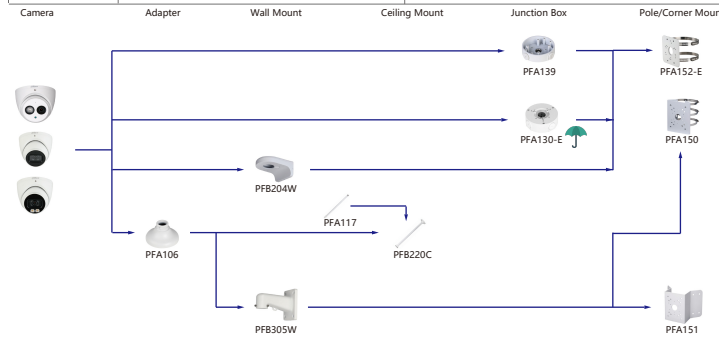

Selection of IP&CVI Bullet Camera

Selection of IP&CVI Bullet Camera

Selection of IP&CVI Bullet Camera

Selection of IP&CVI Eyeball Camera

Shape	IP Camera	CVI Camera
	IPC-HDW4231/4431EM-AS-S4 IPC-HDW4120/4220/4231/4830EM-AS IPC-HDW5541/5241/5442TM-AS IPC-HDW5241/5442TM-AS-LED IPC-HDW3231C-A IPC-HDW4831/4631/4431/4231EM-ASE	HAC-HDW1801/1500/1200/1230/1100/1801EM-A HAC-HDW1801/1500/1200/1230/1100/1801EM HAC-HDW1400EM-S2 HAC-HDW1400EM-A-S2 HAC-HDW1500/1400/1200/1230EM-A-POC HAC-HDW1500/1200EM-POC HAC-HDW2802/2601/2402/2401/2501/2241T-A HAC-HDW2249T-IR-N HAC-HDW1239T-LED HAC-HDW1239T-A-LED HAC-HDW2249T-IR-A-LED

Shape	IP Camera	CVI Camera
	IPC-HDW2531/2431/2331/2421R-ZS IPC-HDW2430/2330R-ZS-S3 IPC-HDW2230R-L-ZS-S3 IPC-HDW4231/4431T-Z-S4 IPC-HDW2341/3441/3541T-ZAS IPC-HDW2231T-ZS-S2 IPC-HDW5241/5541H-AS-PV IPC-HDW3441/3541/3241TM-AS IPC-HDW2831/2531/2431/2231TM-AS-S2	HAC-HDW2802/2601/2402/2401/2501/2241/1500/1300T-Z-A HAC-HDW2802/2601/2402/2401/2501/2241T-Z-A-DP HAC-HDW1400T-Z-A-S2 HAC-HDW1801/1200/1230T-Z HAC-HDW2241/1500T-Z-POC HAC-HDW1400/1230T-Z-A-POC

Selection of IP&CVI Eyeball Camera

Shape	IP Camera	CVI Camera
	IPC-HDW4431/4231/4120/4220/4221/4421M	HAC-HDW1200/1100/2241/2501/1200/1230/1500/2401/1220/1801M HAC-HDW1400M-S2 HAC-T2A1121/41/51

Shape	IP Camera	CVI Camera
	IPC-HDW2230/2431/2831/2531/2231T-AS-S2 IPC-HDW2341/3441/3541T-AS IPC-HDW1531/1431/1231/1230/1330/1220/1020S IPC-HDW1430/1230S-S3 IPC-HDW1230S-L-S3 IPC-HDW4421/4120/4220/4221/4231/4431E	HAC-HDW1100/1200R-VF HAC-HDW1400R-S2 HAC-T1A1121/41/51

Selection of IP&CVI Eyeball Camera

Shape	IP Camera	CVI Camera
	IPC-T2840/20-ZS IPC-T2801-L-ZS	HAC-T3A21/41/51-VF

Shape	IP Camera	CVI Camera
	IPC-T18bx	ME1200/1400/1500E ME1200/1500E-LED

Shape	IP Camera	CVI Camera
		HAC-HDW1301/1500/1400/1200/1230TL HAC-HDW1801/1500/1400/1200/1230TL-A HAC-HDW1239TL-LED HAC-HDW1239TL-A-LED HAC-HDW1500/1230/1200/1230SL HAC-HDW1400SL-S2