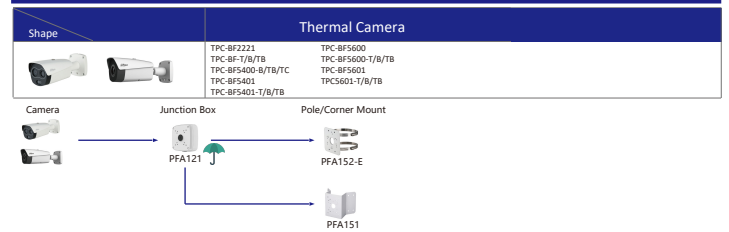

Shape	IP Camera	CVI Camera
		HAC-HDW1100/1200R-VF

Selection of PTZ Camera

Selection of PTZ Camera

Selection of PTZ Camera

Selection of PTZ Camera

Selection of Thermal Camera

Selection of Thermal Camera

- Orange font Special accessories
- Not recommended
- Red font Special installation
- Including
- IP66