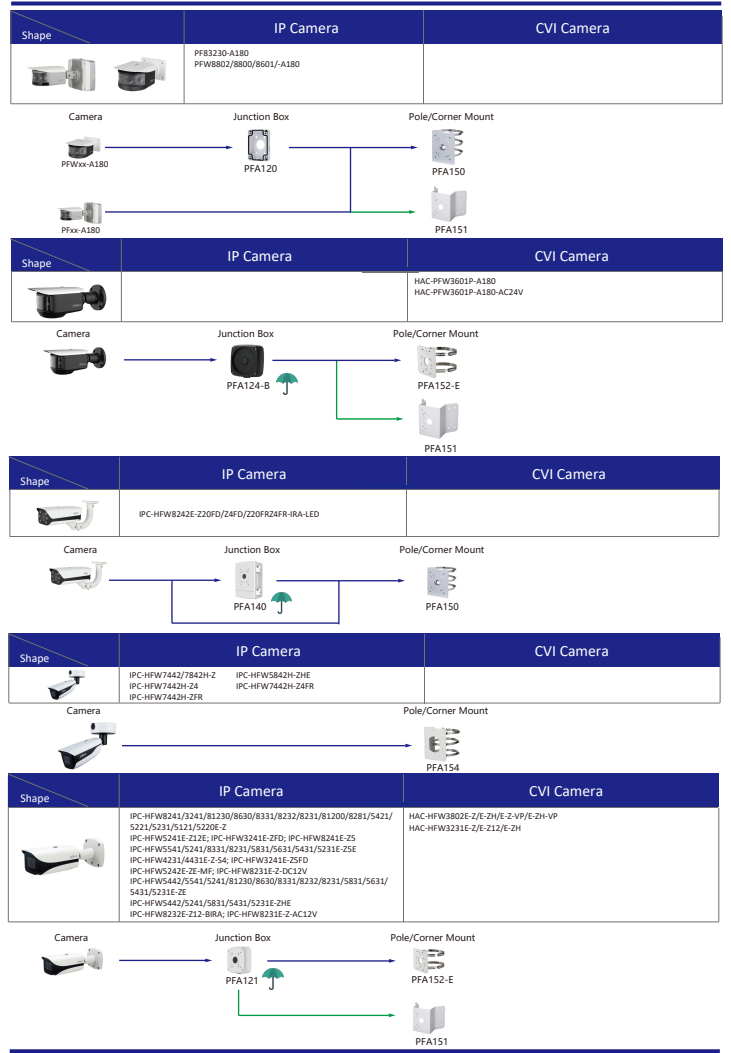

Camera Accessories Selection

Guide you how to install all the cameras

- Orange font ---- Special accessories
- Green font ---- Not recommended
- Red font ---- Special installation
- Including
- IP66

Selection of IP&CVI Box Camera

Selection of IP&CVI Bullet Camera

Selection of IP&CVI Bullet Camera

Selection of IP&CVI Bullet Camera

Selection of IP&CVI Eyeball Camera

Shape	IP Camera	CVI Camera
	IPC-HDW4231/4431EM-AS-S4 IPC-HDW4120/4220/4231/4830EM-AS IPC-HDW5541/5241/5442TM-AS IPC-HDW5241/5442TM-AS-LED IPC-HDW3231C-A IPC-HDW4831/4631/4431/4231EM-ASE	HAC-HDW1801/1500/1200/1230/1100/1801EM-A HAC-HDW1801/1500/1200/1230/1100/1801EM HAC-HDW1400EM-S2 HAC-HDW1400EM-A-S2 HAC-HDW1500/1400/1200/1230EM-A-POC HAC-HDW1500/1200EM-POC HAC-HDW2802/2601/2402/2401/2501/2241T-A HAC-HDW2249T-IR-N HAC-HDW1239T-LED HAC-HDW1239T-A-LED HAC-HDW2249T-IR-A-LED

Shape	IP Camera	CVI Camera
	IPC-HDW2531/2431/2331/2421R-ZS IPC-HDW2430/2330R-ZS-S3 IPC-HDW2230R-L-ZS-S3 IPC-HDW4231/4431T-Z-S4 IPC-HDW2341/3441/3541T-ZAS IPC-HDW2231T-ZS-S2 IPC-HDW5241/5541H-AS-PV IPC-HDW3441/3541/3241TM-AS IPC-HDW2831/2531/2431/2231TM-AS-S2	HAC-HDW2802/2601/2402/2401/2501/2241/1500/1300T-Z-A HAC-HDW2802/2601/2402/2401/2501/2241T-Z-A-DP HAC-HDW1400T-Z-A-S2 HAC-HDW1801/1200/1230T-Z HAC-HDW2241/1500T-Z-POC HAC-HDW1400/1230T-Z-A-POC

Selection of IP&CVI Eyeball Camera

Shape	IP Camera	CVI Camera
	IPC-T2840/20-ZS IPC-T2801-L-ZS	HAC-T3A21/41/51-VF

Shape	IP Camera	CVI Camera
	IPC-T18bx	ME1200/1400/1500E ME1200/1500E-LED

Shape	IP Camera	CVI Camera
		HAC-HDW1301/1500/1400/1200/1230TL HAC-HDW1801/1500/1400/1200/1230TL-A HAC-HDW1239TL-LED HAC-HDW1239TL-A-LED HAC-HDW1500/1230/1200/1230SL HAC-HDW1400SL-S2