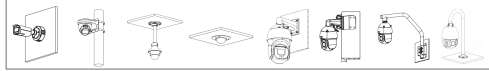

Camera Accessories Selection

Guide you how to install all the cameras

- Orange font ---- Special accessories
- Green font ---- Not recommended
- Red font ---- Special installation
- Including
- IP66

Selection of IP&CVI Box Camera