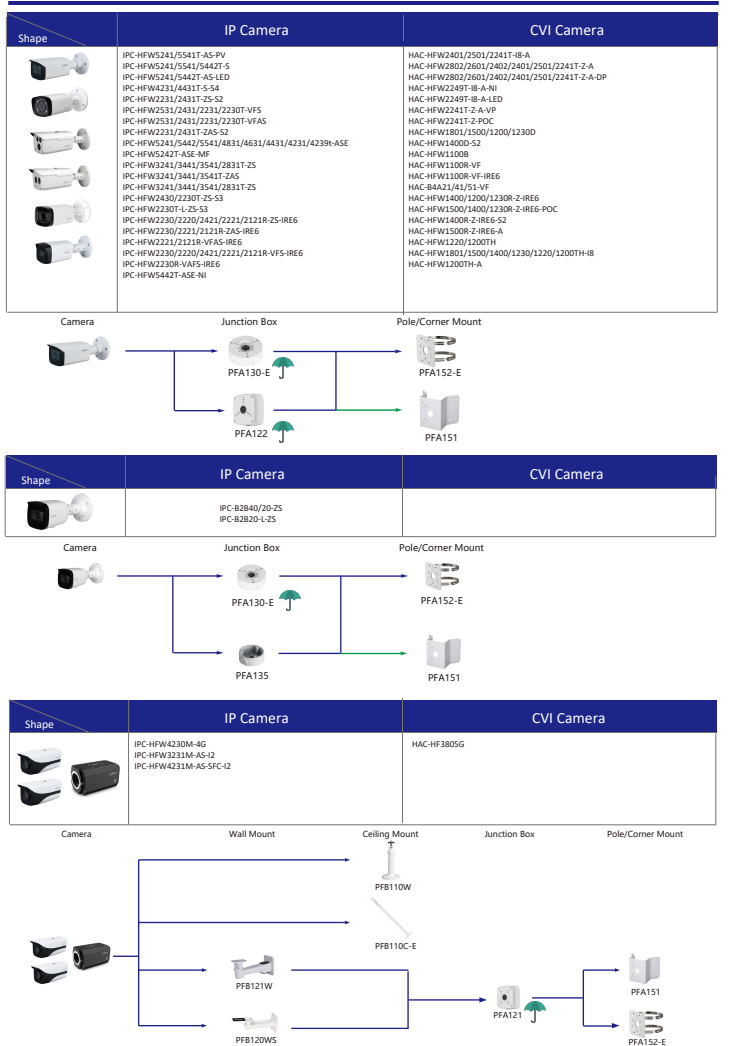

Camera Accessories Selection

Guide you how to install all the cameras

- Orange font ---- Special accessories
- Green font ---- Not recommended
- Red font ---- Special installation
- Including
- IP66

Selection of IP&CVI Box Camera

Selection of IP&CVI Bullet Camera

Selection of IP&CVI Bullet Camera

Selection of IP&CVI Bullet Camera

Selection of IP&CVI Eyeball Camera

Shape	IP Camera	CVI Camera
	IPC-HDW4231/4431EM-AS-S4 IPC-HDW4120/4220/4231/4830EM-AS IPC-HDW5541/5241/5442TM-AS IPC-HDW5241/5442TM-AS-LED IPC-HDW3231C-A IPC-HDW4831/4631/4431/4231EM-ASE	HAC-HDW1801/1500/1200/1230/1100/1801EM-A HAC-HDW1801/1500/1200/1230/1100/1801EM HAC-HDW1400EM-S2 HAC-HDW1400EM-A-S2 HAC-HDW1500/1400/1200/1230EM-A-POC HAC-HDW1500/1200EM-POC HAC-HDW2802/2601/2402/2401/2501/2241T-A HAC-HDW2249T-IR-N HAC-HDW1239T-LED HAC-HDW1239T-A-LED HAC-HDW2249T-IR-A-LED

Shape	IP Camera	CVI Camera
	IPC-HDW2531/2431/2331/2421R-ZS IPC-HDW2430/2330R-ZS-S3 IPC-HDW2230R-L-ZS-S3 IPC-HDW4231/4431T-Z-S4 IPC-HDW2341/3441/3541T-ZAS IPC-HDW2231T-ZS-S2 IPC-HDW5241/5541H-AS-PV IPC-HDW3441/3541/3241TM-AS IPC-HDW2831/2531/2431/2231TM-AS-S2	HAC-HDW2802/2601/2402/2401/2501/2241/1500/1300T-Z-A HAC-HDW2802/2601/2402/2401/2501/2241T-Z-A-DP HAC-HDW1400T-Z-A-S2 HAC-HDW1801/1200/1230T-Z HAC-HDW2241/1500T-Z-POC HAC-HDW1400/1230T-Z-A-POC

Selection of IP&CVI Eyeball Camera

Shape	IP Camera	CVI Camera
	IPC-T2840/20-ZS IPC-T2801-L-ZS	HAC-T3A21/41/51-VF

Shape	IP Camera	CVI Camera
	IPC-T18bx	ME1200/1400/1500E ME1200/1500E-LED

Shape	IP Camera	CVI Camera
		HAC-HDW1301/1500/1400/1200/1230TL HAC-HDW1801/1500/1400/1200/1230TL-A HAC-HDW1239TL-LED HAC-HDW1239TL-A-LED HAC-HDW1500/1230/1200/1230SL HAC-HDW1400SL-S2