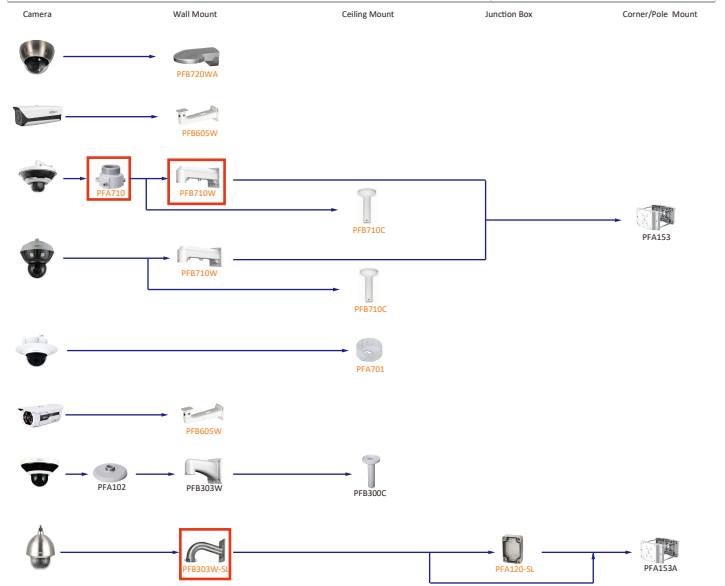

Orange font-----Special accessories
 Red font-----Special installation
 -----Including
-----IP66

Selection of IP&CVI Eyeball Camera

Selection of IP&CVI Eyeball Camera

Shape	IP Camera	CVI Camera
		HAC-HDW1200/1100R HAC-HDW1400R-S2 HAC-T1A1121/41/51

Shape	IP Camera	CVI Camera
		HAC-HDW1100/1200R-VF

Selection of PTZ Camera

Selection of PTZ Camera

Selection of PTZ Camera

Selection of PTZ Camera

Selection of Thermal Camera

Selection of Thermal Camera

- Orange font Special accessories
- Not recommended
- Red font Special installation
- Including
- IP66

Selection of Special Camera

Shape	Special Camera	Shape	Special Camera
	IPC-HDBW8232E-Z-SL		SD60230U-HNI-SL
	IPC-HFW5221E-Z-IRA/BIRA		PSD81602A360 PSD8802-A180
	PSDW8842M-A180 PSDW81642M-A360		IPC-HDPW5241/5442/5541G-Z IPC-HDPW5242G-Z-MF
	IPC-HFW5100-IRA IPC-HFW5200-IRA		PSDW5631S-B360 PSDW5231S-B120