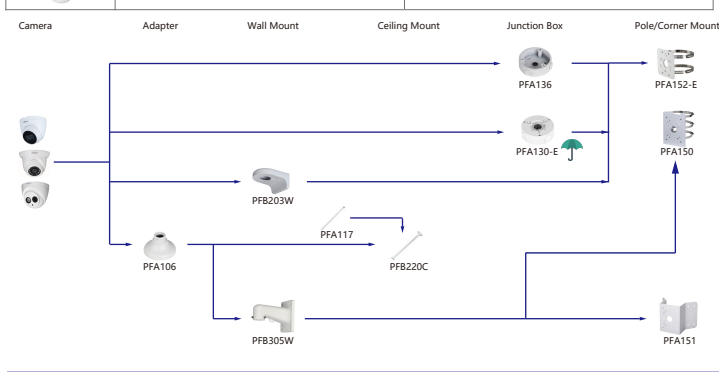

Selection of IP&CVI Bullet Camera

Selection of IP&CVI Bullet Camera

Selection of IP&CVI Bullet Camera

Selection of IP&CVI Eyeball Camera

Shape	IP Camera	CVI Camera
	IPC-HDW4231/4431EM-AS-S4 IPC-HDW4120/4220/4231/4830EM-AS IPC-HDW5541/5241/5442TM-AS IPC-HDW5241/5442TM-AS-LED IPC-HDW3231C-A IPC-HDW4831/4631/4431/4231EM-ASE	HAC-HDW1801/1500/1200/1230/1100/1801EM-A HAC-HDW1801/1500/1200/1230/1100/1801EM HAC-HDW1400EM-S2 HAC-HDW1400EM-A-S2 HAC-HDW1500/1400/1200/1230EM-A-POC HAC-HDW1500/1200EM-POC HAC-HDW2802/2601/2402/2401/2501/2241T-A HAC-HDW2249T-IR-N HAC-HDW1239T-LED HAC-HDW1239T-A-LED HAC-HDW2249T-IR-A-LED

Shape	IP Camera	CVI Camera
	IPC-HDW2531/2431/2331/2421R-ZS IPC-HDW2430/2330R-ZS-S3 IPC-HDW2230R-L-ZS-S3 IPC-HDW4231/4431T-Z-S4 IPC-HDW2341/3441/3541T-ZAS IPC-HDW2231T-ZS-S2 IPC-HDW5241/5541H-AS-PV IPC-HDW3441/3541/3241TM-AS IPC-HDW2831/2531/2431/2231TM-AS-S2	HAC-HDW2802/2601/2402/2401/2501/2241/1500/1300T-Z-A HAC-HDW2802/2601/2402/2401/2501/2241T-Z-A-DP HAC-HDW1400T-Z-A-S2 HAC-HDW1801/1200/1230T-Z HAC-HDW2241/1500T-Z-POC HAC-HDW1400/1230T-Z-A-POC

Selection of IP&CVI Eyeball Camera

Shape	IP Camera	CVI Camera
	IPC-HDW4431/4231/4120/4220/4221/4421M	HAC-HDW1200/1100/2241/2501/1200/1230/1500/2401/1220/1801M HAC-HDW1400M-S2 HAC-T2A1121/41/51

Shape	IP Camera	CVI Camera
	IPC-HDW2230/2431/2831/2531/2231T-AS-S2 IPC-HDW2341/3441/3541T-AS IPC-HDW1531/1431/1231/1230/1330/1220/1020S IPC-HDW1430/1230S-S3 IPC-HDW1230S-L-S3 IPC-HDW4421/4120/4220/4221/4231/4431E	HAC-HDW1100/1200R-VF HAC-HDW1400R-S2 HAC-T1A1121/41/51

Selection of IP&CVI Eyeball Camera

Shape	IP Camera	CVI Camera
	IPC-T2840/20-ZS IPC-T2801-L-ZS	HAC-T3A21/41/51-VF

Shape	IP Camera	CVI Camera
	IPC-T18bx	ME1200/1400/1500E ME1200/1500E-LED

Shape	IP Camera	CVI Camera
		HAC-HDW1301/1500/1400/1200/1230TL HAC-HDW1801/1500/1400/1200/1230TL-A HAC-HDW1239TL-LED HAC-HDW1239TL-A-LED HAC-HDW1500/1230/1200/1230SL HAC-HDW1400SL-S2