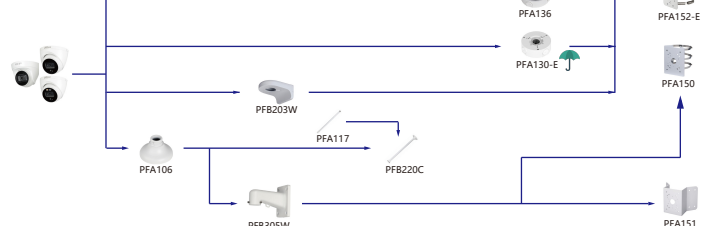

Shape	IP Camera	CVI Camera
	IPC-HDW2531/2431/2331/2421R-ZS IPC-HDW2430/2330R-ZS-S3 IPC-HDW2230R-L-ZS-S3 IPC-HDW4231/4431T-Z-S4 IPC-HDW2341/3441/3541T-ZAS IPC-HDW2231T-ZS-S2 IPC-HDW5241/5541H-AS-PV IPC-HDW3441/3541/3241TM-AS IPC-HDW2831/2531/2431/2231TM-AS-S2	HAC-HDW2802/2601/2402/2401/2501/2241/1500/1300T-Z-A HAC-HDW2802/2601/2402/2401/2501/2241T-Z-A-DP HAC-HDW1400T-Z-A-S2 HAC-HDW1801/1200/1230T-Z HAC-HDW2241/1500T-Z-POC HAC-HDW1400/1230T-Z-A-POC

Selection of IP&CVI Eyeball Camera

Shape	IP Camera	CVI Camera
	IPC-HDW4431/4231/4120/4220/4221/4421M	HAC-HDW1200/1100/2241/2501/1200/1230/1500/2401/1220/1801M HAC-HDW1400M-S2 HAC-T2A1121/41/51

Shape	IP Camera	CVI Camera
	IPC-HDW2230/2431/2831/2531/2231T-AS-S2 IPC-HDW2341/3441/3541T-AS IPC-HDW1531/1431/1231/1230/1330/1220/1020S IPC-HDW1430/1230S-S3 IPC-HDW1230S-L-S3 IPC-HDW4421/4120/4220/4221/4231/4431E	HAC-HDW1100/1200R-VF HAC-HDW1400R-S2 HAC-T1A1121/41/51

Selection of IP&CVI Eyeball Camera

Shape	IP Camera	CVI Camera
	IPC-T2840/20-ZS IPC-T2801-L-ZS	HAC-T3A21/41/51-VF

Shape	IP Camera	CVI Camera
	IPC-T18bx	ME1200/1400/1500E ME1200/1500E-LED

Shape	IP Camera	CVI Camera
		HAC-HDW1301/1500/1400/1200/1230TL HAC-HDW1801/1500/1400/1200/1230TL-A HAC-HDW1239TL-LED HAC-HDW1239TL-A-LED HAC-HDW1500/1230/1200/1230SL HAC-HDW1400SL-S2