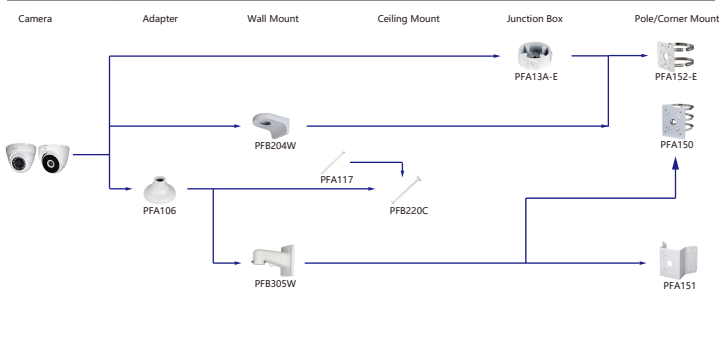

Selection of IP&CVI Bullet Camera

Selection of IP&CVI Bullet Camera

Selection of IP&CVI Bullet Camera

Selection of IP&CVI Eyeball Camera

Shape	IP Camera	CVI Camera
	IPC-HDW4231/4431EM-AS-S4 IPC-HDW4120/4220/4231/4830EM-AS IPC-HDW5541/5241/5442TM-AS IPC-HDW5241/5442TM-AS-LED IPC-HDW3231C-A IPC-HDW4831/4631/4431/4231EM-ASE	HAC-HDW1801/1500/1200/1230/1100/1801EM-A HAC-HDW1801/1500/1200/1230/1100/1801EM HAC-HDW1400EM-S2 HAC-HDW1400EM-A-S2 HAC-HDW1500/1400/1200/1230EM-A-POC HAC-HDW1500/1200EM-POC HAC-HDW2802/2601/2402/2401/2501/2241T-A HAC-HDW2249T-IR-N HAC-HDW1239T-LED HAC-HDW1239T-A-LED HAC-HDW2249T-IR-A-LED

Shape	IP Camera	CVI Camera
	IPC-HDW2531/2431/2331/2421R-ZS IPC-HDW2430/2330R-ZS-S3 IPC-HDW2230R-L-ZS-S3 IPC-HDW4231/4431T-Z-S4 IPC-HDW2341/3441/3541T-ZAS IPC-HDW2231T-ZS-S2 IPC-HDW5241/5541H-AS-PV IPC-HDW3441/3541/3241TM-AS IPC-HDW2831/2531/2431/2231TM-AS-S2	HAC-HDW2802/2601/2402/2401/2501/2241/1500/1300T-Z-A HAC-HDW2802/2601/2402/2401/2501/2241T-Z-A-DP HAC-HDW1400T-Z-A-S2 HAC-HDW1801/1200/1230T-Z HAC-HDW2241/1500T-Z-POC HAC-HDW1400/1230T-Z-A-POC

Selection of IP&CVI Eyeball Camera

Shape	IP Camera	CVI Camera
	IPC-HDW4431/4231/4120/4220/4221/4421M	HAC-HDW1200/1100/2241/2501/1200/1230/1500/2401/1220/1801M HAC-HDW1400M-S2 HAC-T2A1121/41/51

Shape	IP Camera	CVI Camera
	IPC-HDW2230/2431/2831/2531/2231T-AS-S2 IPC-HDW2341/3441/3541T-AS IPC-HDW1531/1431/1231/1230/1330/1220/1020S IPC-HDW1430/1230S-S3 IPC-HDW1230S-L-S3 IPC-HDW4421/4120/4220/4221/4231/4431E	HAC-HDW1100/1200R-VF HAC-HDW1400R-S2 HAC-T1A1121/41/51