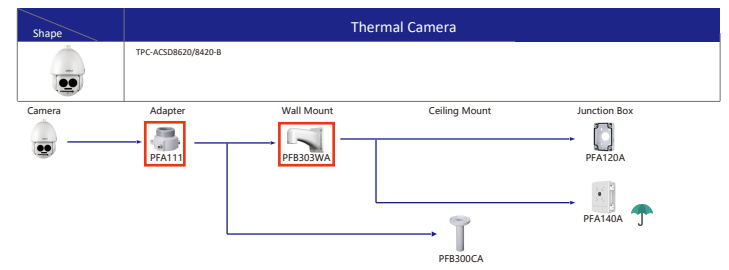

Shape	IP Camera	CVI Camera
		HAC-HDW1100/1200R-VF

Selection of PTZ Camera

Selection of PTZ Camera

Selection of PTZ Camera

Selection of PTZ Camera

Selection of Thermal Camera

Selection of Thermal Camera

- Orange font Special accessories
- Not recommended
- Red font Special installation
- Including
- IP66

Selection of Special Camera

Shape	Special Camera	Shape	Special Camera
	IPC-HDBW8232E-Z-SL		SD60230U-HNI-SL
	IPC-HFW5221E-Z-IRA/BIRA		PSD81602A360 PSD8802-A180
	PSDW8842M-A180 PSDW81642M-A360		IPC-HDPW5241/5442/5541G-Z IPC-HDPW5242G-Z-MF
	IPC-HFW5100-IRA IPC-HFW5200-IRA		PSDW5631S-B360 PSDW5231S-B120