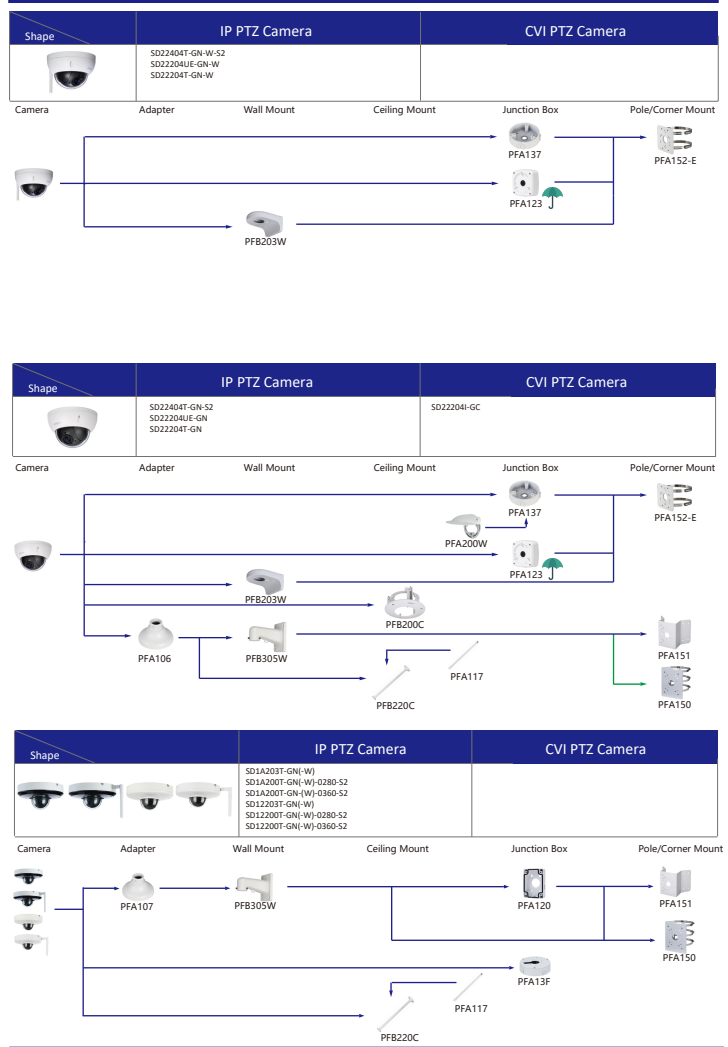

Selection of IP&CVI Eyeball Camera

Shape	IP Camera	CVI Camera
	IPC-T2840/20-ZS IPC-T2801-L-ZS	HAC-T3A21/41/51-VF

Shape	IP Camera	CVI Camera
	IPC-T18bx	ME1200/1400/1500E ME1200/1500E-LED

Shape	IP Camera	CVI Camera
		HAC-HDW1301/1500/1400/1200/1230TL HAC-HDW1801/1500/1400/1200/1230TL-A HAC-HDW1239TL-LED HAC-HDW1239TL-A-LED HAC-HDW1500/1230/1200/1230SL HAC-HDW1400SL-S2

Orange font-----Special accessories
 Red font-----Special installation
 -----Including
-----IP66

Selection of IP&CVI Eyeball Camera

Selection of IP&CVI Eyeball Camera

Shape	IP Camera	CVI Camera
		HAC-HDW1200/1100R HAC-HDW1400R-S2 HAC-T1A1121/41/51

Shape	IP Camera	CVI Camera
		HAC-HDW1100/1200R-VF

Selection of PTZ Camera

Selection of PTZ Camera

Selection of PTZ Camera

Selection of PTZ Camera

Selection of Thermal Camera

Selection of Thermal Camera

- Orange font Special accessories
- Not recommended
- Red font Special installation
- Including
- IP66

Selection of Special Camera

Shape	Special Camera	Shape	Special Camera
	IPC-HDBW8232E-Z-SL		SD60230U-HNI-SL
	IPC-HFW5221E-Z-IRA/BIRA		PSD81602A360 PSD8802-A180
	PSDW8842M-A180 PSDW81642M-A360		IPC-HDPW5241/5442/5541G-Z IPC-HDPW5242G-Z-MF
	IPC-HFW5100-IRA IPC-HFW5200-IRA		PSDW5631S-B360 PSDW5231S-B120