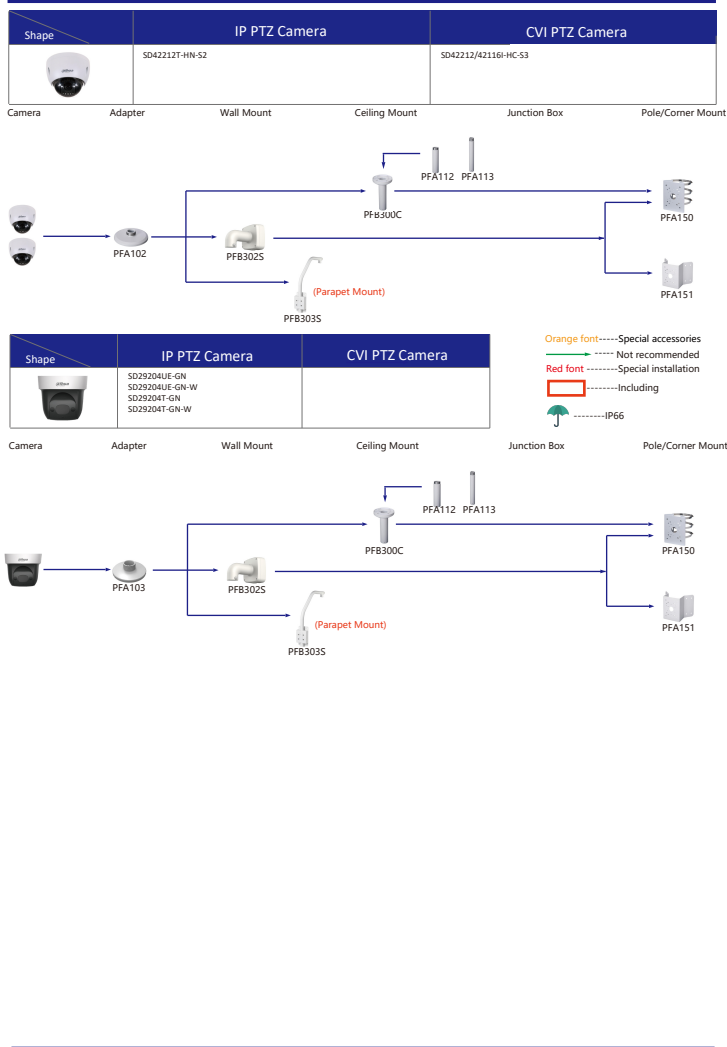

Selection of IP&CVI Eyeball Camera

Shape	IP Camera	CVI Camera
	IPC-T2840/20-ZS IPC-T2801-L-ZS	HAC-T3A21/41/51-VF

Shape	IP Camera	CVI Camera
	IPC-T18bx	ME1200/1400/1500E ME1200/1500E-LED

Shape	IP Camera	CVI Camera
		HAC-HDW1301/1500/1400/1200/1230TL HAC-HDW1801/1500/1400/1200/1230TL-A HAC-HDW1239TL-LED HAC-HDW1239TL-A-LED HAC-HDW1500/1230/1200/1230SL HAC-HDW1400SL-S2

Orange font-----Special accessories
 Red font-----Special installation
 -----Including
-----IP66

Selection of IP&CVI Eyeball Camera

Selection of IP&CVI Eyeball Camera

Shape	IP Camera	CVI Camera
		HAC-HDW1200/1100R HAC-HDW1400R-S2 HAC-T1A1121/41/51

Shape	IP Camera	CVI Camera
		HAC-HDW1100/1200R-VF

Selection of PTZ Camera

Selection of PTZ Camera

Selection of PTZ Camera

Selection of PTZ Camera

Selection of Thermal Camera

Selection of Thermal Camera

- Orange font Special accessories
- Not recommended
- Red font Special installation
- Including
- IP66

Selection of Special Camera

Shape	Special Camera	Shape	Special Camera
	IPC-HDBW8232E-Z-SL		SD60230U-HNI-SL
	IPC-HFW5221E-Z-IRA/BIRA		PSD81602A360 PSD8802-A180
	PSDW8842M-A180 PSDW81642M-A360		IPC-HDPW5241/5442/5541G-Z IPC-HDPW5242G-Z-MF
	IPC-HFW5100-IRA IPC-HFW5200-IRA		PSDW5631S-B360 PSDW5231S-B120