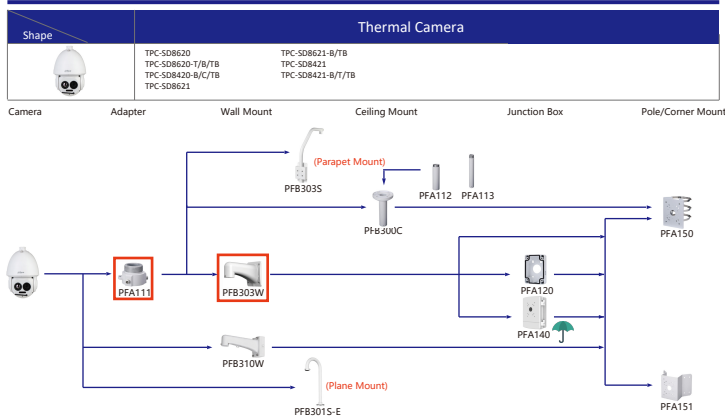

Shape	IP Camera	CVI Camera
		HAC-HDW1100/1200R-VF

Selection of PTZ Camera

Selection of PTZ Camera

Selection of PTZ Camera

Selection of PTZ Camera

Selection of Thermal Camera

Selection of Thermal Camera

- Orange font Special accessories
- Not recommended
- Red font Special installation
- Including
- IP66

Selection of Special Camera

Shape	Special Camera	Shape	Special Camera
	IPC-HDBW8232E-Z-SL		SD60230U-HNI-SL
	IPC-HFW5221E-Z-IRA/BIRA		PSD81602A360 PSD8802-A180
	PSDW8842M-A180 PSDW81642M-A360		IPC-HDPW5241/5442/5541G-Z IPC-HDPW5242G-Z-MF
	IPC-HFW5100-IRA IPC-HFW5200-IRA		PSDW5631S-B360 PSDW5231S-B120