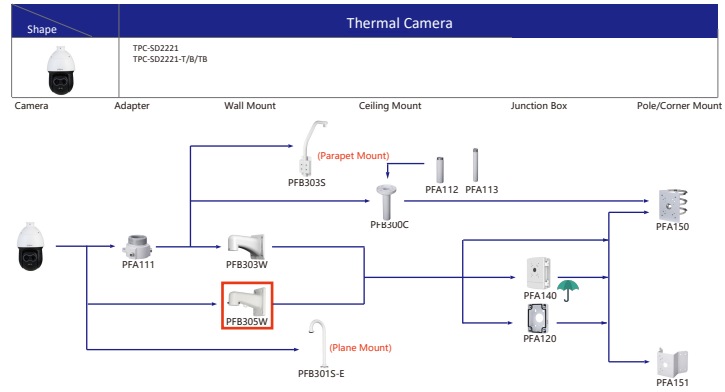

Shape	IP Camera	CVI Camera
		HAC-HDW1100/1200R-VF

Selection of PTZ Camera

Selection of PTZ Camera

Selection of PTZ Camera

Selection of PTZ Camera

Selection of Thermal Camera

Selection of Thermal Camera

- Orange font Special accessories
- Not recommended
- Red font Special installation
- Including
- IP66

Selection of Special Camera

Shape	Special Camera	Shape	Special Camera
	IPC-HDBW8232E-Z-SL		SD60230U-HNI-SL
	IPC-HFW5221E-Z-IRA/BIRA		PSD81602A360 PSD8802-A180
	PSDW8842M-A180 PSDW81642M-A360		IPC-HDPW5241/5442/5541G-Z IPC-HDPW5242G-Z-MF
	IPC-HFW5100-IRA IPC-HFW5200-IRA		PSDW5631S-B360 PSDW5231S-B120