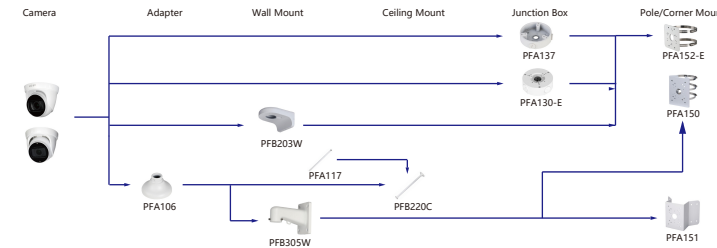

Selection of IP&CVI Eyeball Camera

Shape	IP Camera	CVI Camera
	IPC-HDW4431/4231/4120/4220/4221/4421M	HAC-HDW1200/1100/2241/2501/1200/1230/1500/2401/1220/1801M HAC-HDW1400M-S2 HAC-T2A1121/41/51

Shape	IP Camera	CVI Camera
	IPC-HDW2230/2431/2831/2531/2231T-AS-S2 IPC-HDW2341/3441/3541T-AS IPC-HDW1531/1431/1231/1230/1330/1220/1020S IPC-HDW1430/1230S-S3 IPC-HDW1230S-L-S3 IPC-HDW4421/4120/4220/4221/4231/4431E	HAC-HDW1100/1200R-VF HAC-HDW1400R-S2 HAC-T1A1121/41/51

Selection of IP&CVI Eyeball Camera

Shape	IP Camera	CVI Camera
	IPC-T2840/20-ZS IPC-T2801-L-ZS	HAC-T3A21/41/51-VF

Shape	IP Camera	CVI Camera
	IPC-T18bx	ME1200/1400/1500E ME1200/1500E-LED

Shape	IP Camera	CVI Camera
		HAC-HDW1301/1500/1400/1200/1230TL HAC-HDW1801/1500/1400/1200/1230TL-A HAC-HDW1239TL-LED HAC-HDW1239TL-A-LED HAC-HDW1500/1230/1200/1230SL HAC-HDW1400SL-S2