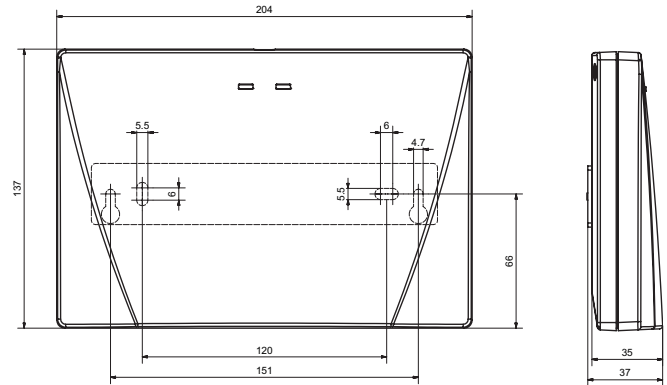

82800 NET Gateway for indoor applications

Product profile

NET Gateway for indoor applications, wireless range extension with integrated antennas.

A operational TCP/IP network is required for operation; this network must be appropriately configured for building-wide functions. No network skills are required for the wireless network.

Standard version

- Ethernet interface (RJ-45) / TCP/IP / RS485 Bus
- PoE (Power over Ethernet) IEEE-802.3af, max. 15,4 W
- Mains operation (12 - 24 V DC), Current consumption: 250 mA at 12 V / 200 mA at 24 V, 1,5 W in standby
- Dimensions (WxHxD): 204 x 137 x 35 mm

Scope of supply

- NET gateway
- Mount for wall fastening, fixing screws and anchors
- Instruction manual

82800 · ① · ② · ③ · ④

① Power supply

② Housing

③ Antennas

④ Mounting

44 PoE, ethernet

30 Black

31 White

32 Grey RAL7035

02 2 antennas

01 Wall mounting