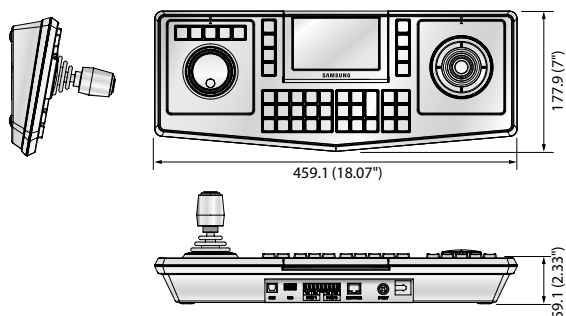

Dimensions

Unit : mm (inch)

		SPC-7000
COMMUNICATION		
Control Equipment		Network Camera / SSM / Analog Camera / DVR
Interface		Ethernet (Network camera) USB (SSM) 1ea, USB 1ea (Upgrade, Config import/export, Image snapshot) RS-485/422 (Analog Camera, DVR) 1ea, RS-485/422 (Cascade among controllers) 1ea
Interface Protocol	Ethernet	SUNAPI
	USB	Dedicated
	RS-485/422	SRD, Pelco-D/P, Panasonic, Vicon, AD, Honeywell, Bosch, Elmo, GE, Samsung-T/E
Units to Control		Network Camera : Max. 255ea, SSM : 1ea, Analog Camera / DVR : Max. 255ea
Baud Rate (RS-485/422)		2400 ~ 57,600bps
Network Protocol		TCP, HTTP, DHCP, IPv4
OPERATIONAL MECHANICAL		
LCD Display		5" TFT LCD
Joystick		3 Axis twist zoom
Jog Shuttle		SSM / DVR playback control
CONTROL		
Camera		Pan / Tilt / Zoom, Focus, Auto focus, Preset, Group, Tour, Swing, Trace, Auto tracking, Alarm off/on, Freeze
Video Wall		Camera-tile (Channel) mapping, Layout (Display division mode) change
Recorder		Recording / Playback control, Alarm off, Menu
Device Management		Built-in device registration / Modification on LCD
User Management		Admin + 9 operators
Import / Export		Configuration import / export
MISCELLANEOUS		
Video Snapshot		Still image (Network camera) export using USB memory
Input		Alphabet input (Virtual keyboard)
Language		English, Spanish, French, Italian, German, Turkish, Polish, Russian, Korean, Chinese, Japanese
ENVIRONMENTAL		
Operating Temperature		0°C ~ 40°C (+32°F ~ +104°F)
Operating Humidity		20 ~ 85%
ELECTRICAL		
Input Voltage		12V DC
Power Consumption		Max. 6.4W
MECHANICAL		
Dimensions (WxHxD)		459.1 x 59.1 x 177.9mm (18.07" x 2.33" x 7")
Weight		1.5Kg (3.3 lb)