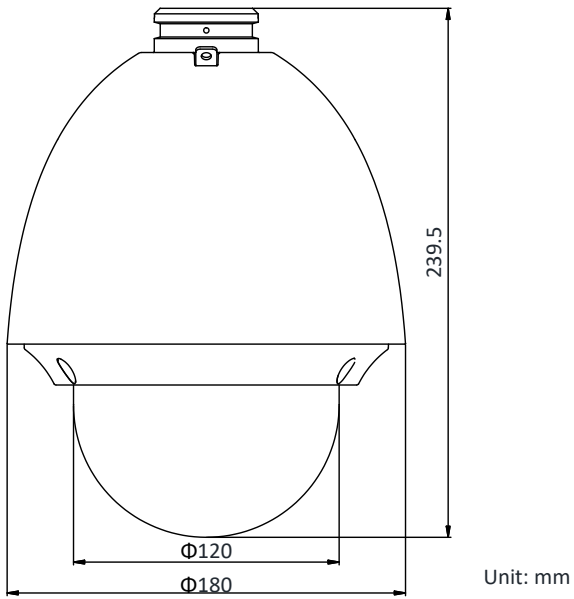

Available Model

DS-2DE4225W-DE, 12 VDC & PoE+ (802.3 at, class4)

Dimensions