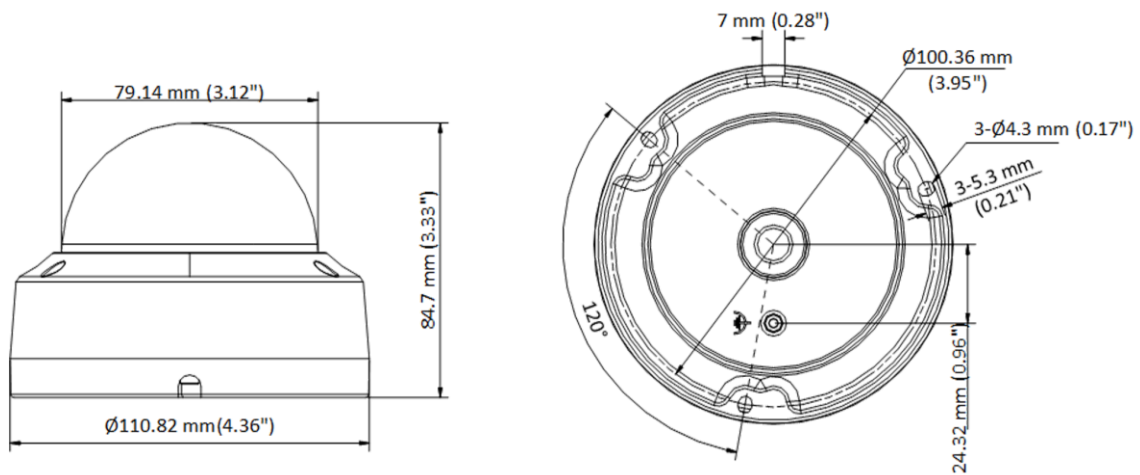

▪ **Dimension**

▪ **Accessory**

▪ **Optional**

DS-1272ZJ-110B Wall Mount	DS-1258ZJ Wall Mount	DS-1271ZJ-110 Pendant Mount	DS-1275ZJ-SUS Vertical Pole Mount	DS-1280ZJ-DM18 Junction Box
DS-1259ZJ Inclined Ceiling Mount