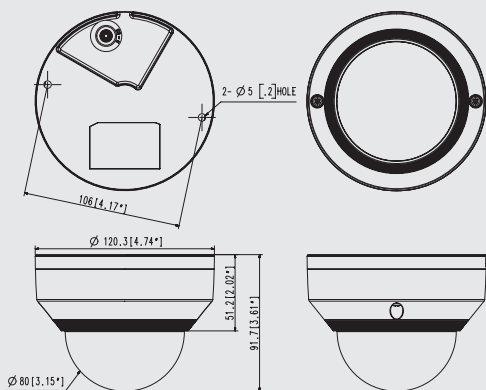

Key Features

- Max. 2megapixel (1920 x 1080) resolution
- Built-in 6mm fixed lens
- Max. 30fps@all resolutions (H.264)
- H.264, MJPEG codec supported, Multiple streaming
- Day & Night (ICR), WDR (120dB)
- Tampering, Motion detection
- microSD/SDHC/SDXC memory slot (Max. 32GB), PoE
- Hallway view, WiseStreamII support
- IR viewable length 30m
- IP66,IK10 support

Dimensions

Unit:mm(inch)

LNV-6032R

Application Programming Interface	ONVIF Profile S/G/T SUNAPI(HTTP API)
Webpage Language	English, Korean, Chinese, French, Italian, Spanish, German, Japanese, Russian, Swedish, Portuguese, Czech, Polish, Turkish, Dutch
Web Viewer	Supported OS: Windows 7, 8.1, 10, Mac OS X 10.12, 10.13, 10.14 Recommended Browser: Google Chrome Supported Browser: MS Explore11, MS Edge, Mozilla Firefox(Window 64bit only), Apple Safari(Mac OS X only)
Memory	512MB RAM, 256MB Flash

ENVIRONMENTAL

Operating Temperature / Humidity	-30°C ~ +55°C(-22°F ~ +131°F) / Less than 90% RH * Start up should be done at above -20°C(-4°F)
Storage Temperature / Humidity	-30°C ~ +55°C(-22°F ~ +131°F) / Less than 90% RH
Certification	IP66, IK10

ELECTRICAL

Input Voltage	PoE(IEEE802.3af, Class2)
Power Consumption	Max 6.4W, Typical 5.0W

MECHANICAL

Colour / Material	White / Plastic, Aluminum
RAL Code	RAL9003
Product dimensions / weight	ϕ120.3x91.7mm(ϕ4.74x3.61"), 410g

DORI

Detect (25PPM/ 8PPF)	77.4m(253.77ft)
Observe (63PPM/ 19PPF)	30.9m(101.51ft)
Recognize (125PPM/ 38PPF)	15.5m(50.75ft)
Identify (250PPM/ 76PPF)	7.7m(25.38ft)

* The latest product information / specification can be found at hanwha-security.com

* Design and specifications are subject to change without notice.

* Wisenet is the proprietary brand of Hanwha Techwin.