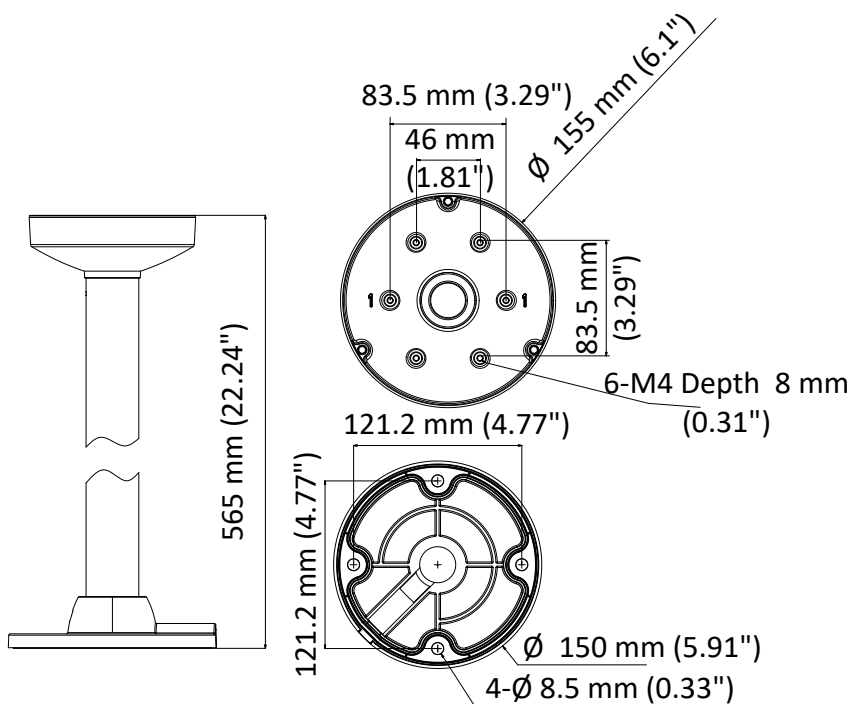

DS-1471ZJ-155

Pendant Mount for Dome Camera

Feature

- Aluminum alloy with surface spray treatment
- Waterproof design

Dimension

Available Model

DS-1471ZJ-155

Parameter

Model	DS-1471ZJ-155
Parameters	Pendant Mount for Dome Camera
Appearance	Hikvision White
Material	Aluminum Alloy
Dimension	∅ 155 mm × 565 mm (6.1" × 22.24")
Weight	650 g (1.4 lb.)

Note

- The mount should be installed on the flat surface.
- Waterproof rubber is necessary for the outdoor application.
- The wall must be capable of supporting at least 3 times as much as the total weight of the camera and the mount.
- The mount's maximum load capacity is 3 Kg (6.6 lb.).