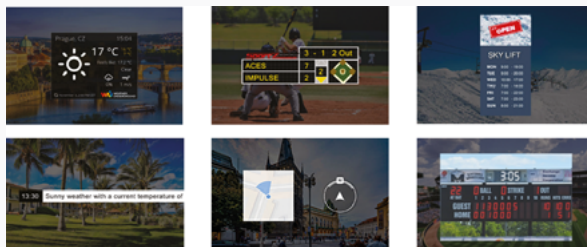

Key features

Weather | Live Score | Info Graphics | Info Ticker | PTZ compass | Picture in Picture and Custom Graphic ... Visit www.camstreamer.com