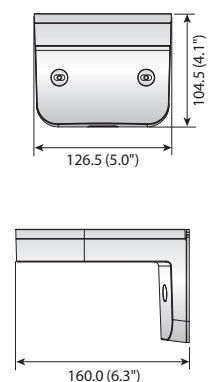

# Wall Mounts

				
	Wall Mount	Wall Mount	Wall Mount	Wall Mount
	<b>SBP-137WM / SBP-137WMW</b>	<b>SBP-137WM1 / SBP-137WMW1</b>	<b>SBP-120WM / SBP-120WMW</b>	<b>SBP-125WMW</b>
Materials	Aluminum / Plastic	Aluminum / Plastic	Plastic	Aluminum, Plastic
Dimensions (WxHxD)	148.5 x 104.5 x 178.2mm (5.84" x 4.11" x 7.01")	148.5 x 104.5 x 178.2mm (5.84" x 4.11" x 7.01")	122 x 95 x 157mm (4.80" x 3.74" x 6.18")	126.5 x 160.0 x 104.5mm (5.0" x 6.3" x 4.1")
Pipe Thread	-	-	-	-
Weight	440g (0.97 lb)	550g (1.21 lb) * included gang plate	175g (0.39 lb)	425g (0.94lb)
Color	Ivory      White	Ivory      White	Ivory      White	White

## Dimensions

Unit : mm (inch)

SBP-137WM / SBP-137WMW / SBP-137WM1 / SBP-137WMW1

SBP-120WM / SBP-120WMW

SBP-125WMW