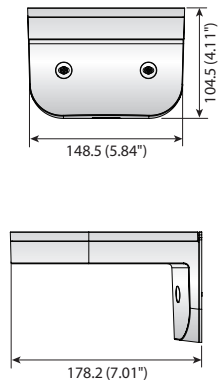

# Wall Mounts

				
	Wall Mount	Wall Mount	Wall Mount	Wall Mount
	<b>SBP-137WM / SBP-137WMW</b>	<b>SBP-137WM1 / SBP-137WMW1</b>	<b>SBP-120WM / SBP-120WMW</b>	<b>SBP-125WMW</b>
Materials	Aluminum / Plastic	Aluminum / Plastic	Plastic	Aluminum, Plastic
Dimensions (WxHxD)	148.5 x 104.5 x 178.2mm (5.84" x 4.11" x 7.01")	148.5 x 104.5 x 178.2mm (5.84" x 4.11" x 7.01")	122 x 95 x 157mm (4.80" x 3.74" x 6.18")	126.5 x 160.0 x 104.5mm (5.0" x 6.3" x 4.1")
Pipe Thread	-	-	-	-
Weight	440g (0.97 lb)	550g (1.21 lb) * included gang plate	175g (0.39 lb)	425g (0.94lb)
Color	Ivory      White	Ivory      White	Ivory      White	White

## Dimensions

Unit : mm (inch)

SBP-137WM / SBP-137WMW / SBP-137WM1 / SBP-137WMW1

SBP-120WM / SBP-120WMW

SBP-125WMW