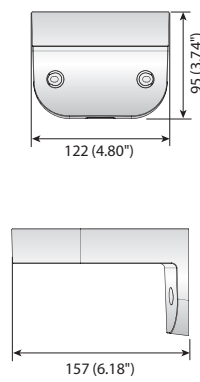

# Wall Mounts

				
	Wall Mount	Wall Mount	Wall Mount	Wall Mount
	<b>SBP-137WM / SBP-137WMW</b>	<b>SBP-137WM1 / SBP-137WMW1</b>	<b>SBP-120WM / SBP-120WMW</b>	<b>SBP-125WMW</b>
Materials	Aluminum / Plastic	Aluminum / Plastic	Plastic	Aluminum, Plastic
Dimensions (WxHxD)	148.5 x 104.5 x 178.2mm (5.84" x 4.11" x 7.01")	148.5 x 104.5 x 178.2mm (5.84" x 4.11" x 7.01")	122 x 95 x 157mm (4.80" x 3.74" x 6.18")	126.5 x 160.0 x 104.5mm (5.0" x 6.3" x 4.1")
Pipe Thread	-	-	-	-
Weight	440g (0.97 lb)	550g (1.21 lb) * included gang plate	175g (0.39 lb)	425g (0.94lb)
Color	Ivory      White	Ivory      White	Ivory      White	White

## Dimensions

Unit : mm (inch)

SBP-137WM / SBP-137WMW / SBP-137WM1 / SBP-137WMW1

SBP-120WM / SBP-120WMW

SBP-125WMW