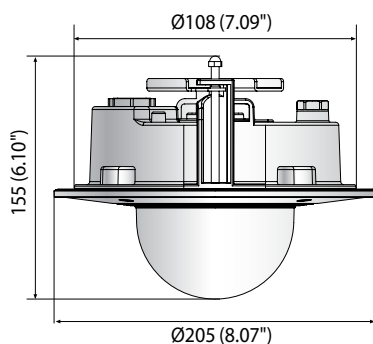

Dimensions

Unit : mm (inch)