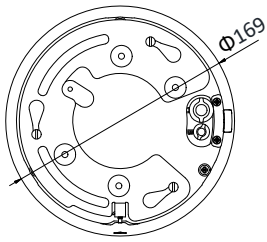

Order Model

DS-2DE4A215IW-DE, 12 VDC & PoE+ (802.3 at, class4)

Dimensions

Unit: mm