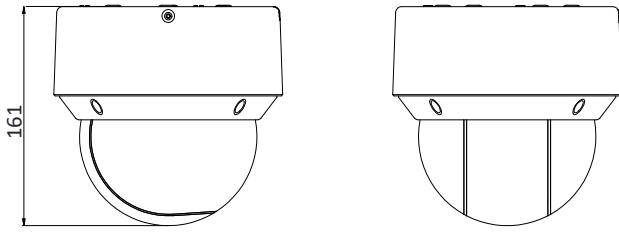

Order Model

DS-2DE4A215IW-DE, 12 VDC & PoE+ (802.3 at, class4)

Dimensions

Unit: mm