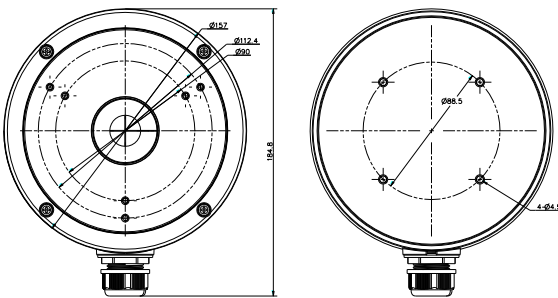

DS-1280ZJ-M

Junction Box for
Dome Camera

Features:

- Aluminum alloy material with surface spray treatment
- Waterproof design

Dimension:

Order Model:

DS-1280ZJ-M

Parameter:

Model	DS-1280ZJ-M
Parameters	Junction Box for Dome Camera
Appearance	Hikvision White
Material	Aluminum Alloy
Dimension	Φ 157×185×51.5mm
Weight	621g

Notice:

- The bracket should be installed on flat wall
- Waterproof rubber is necessary for outdoor application
- The wall must be capable of supporting over 3 times as much as the total weight of the camera and the mount.
- The maximum load capacity of the bracket is **4.5KG**

Note: The actual dome camera may vary from the picture above.