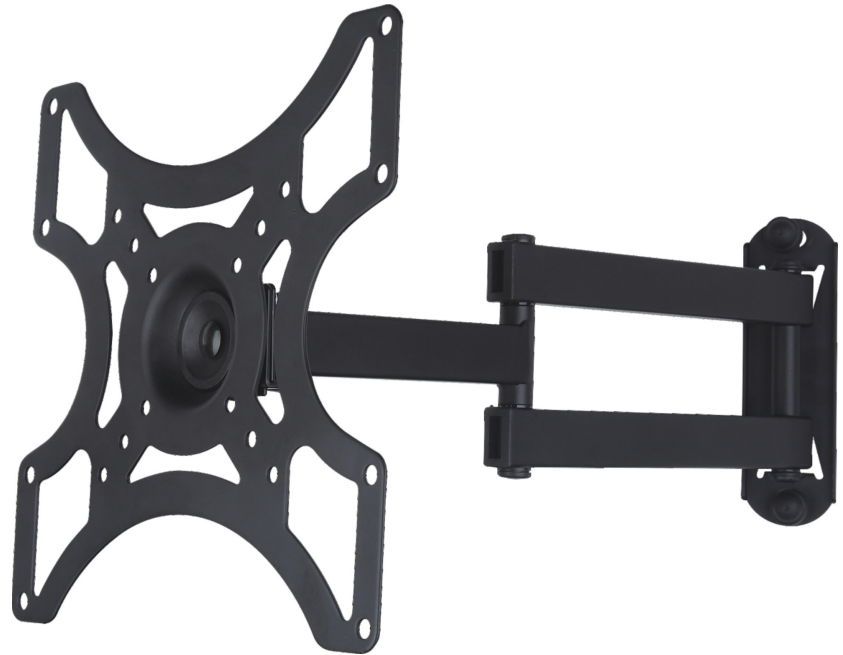

WBX MONITOR BRACKET 13" - 42" WITH DOUBLE SWIVEL

Product Code - WBXMB1342TSD

- Available: 1 Piece

Features

- 13" - 42" screen with maximum load capacity of 25kg
- Maximum VESA size of 200 x 200
- Tilt: -15 to +15 degree
- Swivel -90 to +90 degree
- Extension 50mm - 382mm
- Weight: 1.38kg