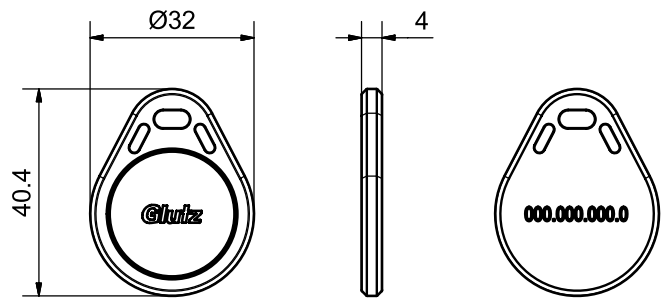

85705 G-Line Classic Clip Blue

Standard version

Key fob

MIFARE DESfire EV1, 4KB

Classic design with ID-number

Dimensions: 41 x 32 x 4 mm