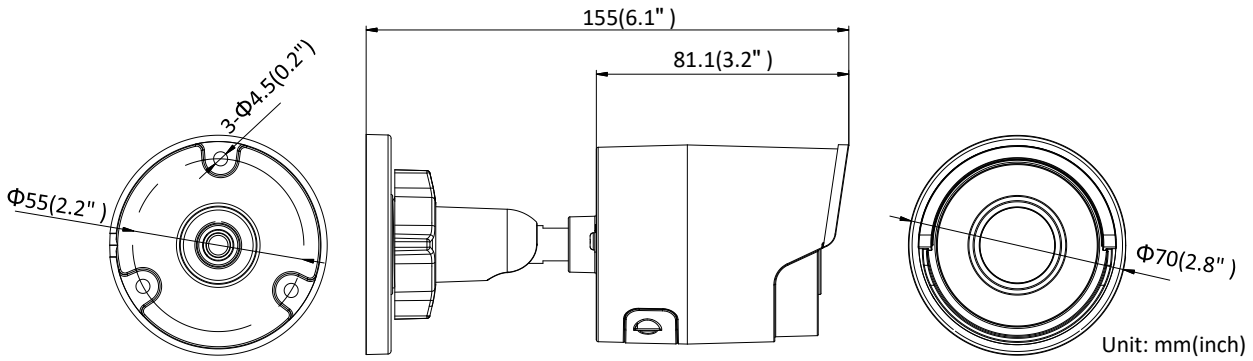

Dimensions