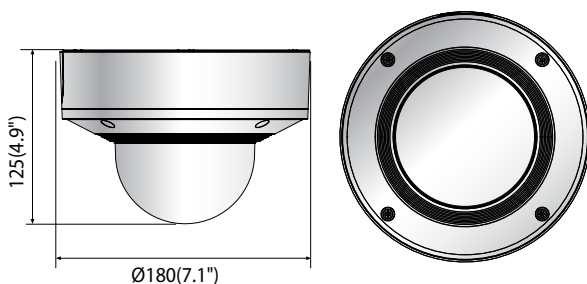

Dimensions

Unit : mm (inch)

Accessories (Optional)

SBP-187HMW

SPC-100AC