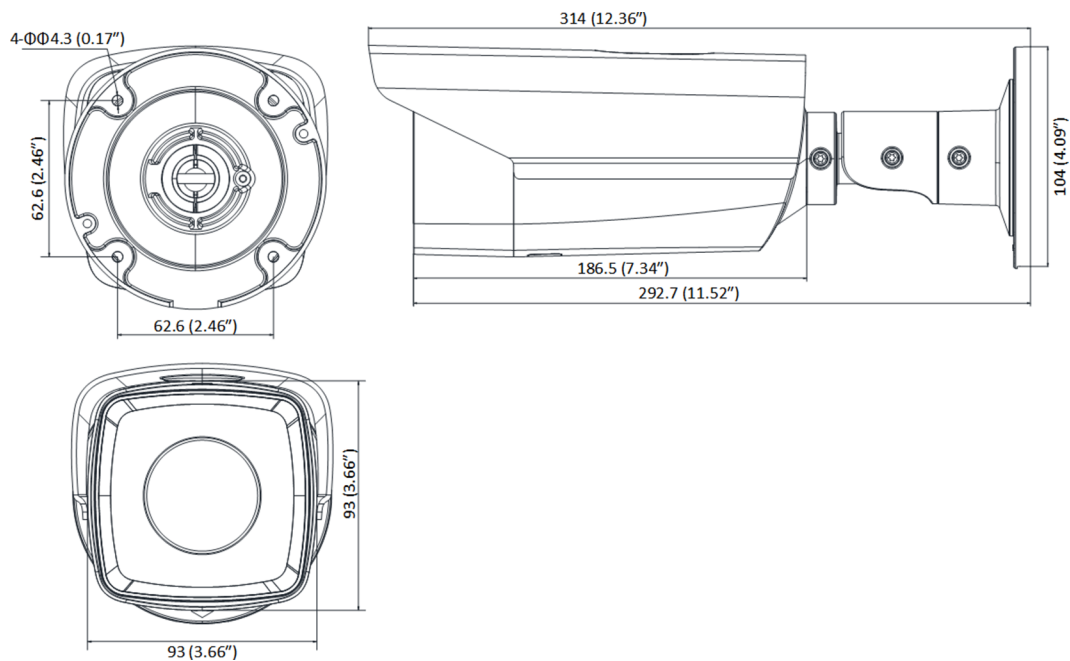

Detection Range Table

* The table is only for reference, the performance may vary from camera to camera.

Smart functions Range

Different targets trigger the VCA events within different range limits.

VCA Range (Vehicles: 1.4×4.0m)	VCA Range (Humans: 1.8×0.5m)	Temperature Measurement (Object:2×2 m)	Temperature measurement (Object:1×1 m)	Fire Detection (Object:2×2 m)	Fire Detection (Object:1×1 m)
450 m	150 m	351 m	177 m	882 m	441 m

Wide Range Coverage

There is range limit for detecting, recognizing, and identifying human/vehicle targets.

Detection Range (Vehicles: 1.4×4.0m)	Detection Range (Humans: 1.8×0.5m)	Recognition Range (Vehicles: 1.4×4.0m)	Recognition Range (Humans: 1.8×0.5m)	Identification Range (Vehicles: 1.4×4.0m)	Identification Range (Humans: 1.8×0.5m)
1353 m	441 m	338 m	110 m	169 m	55 m

Available Model

DS-2TD2166-15/V1

Dimensions